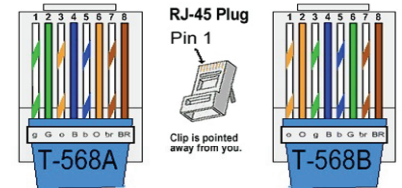

RemoteCam4™ RC4-RHD™

Radvision XT1000, XT1200

RCC-H001
3' HDMI Cable
Video

RCC-H005
3' DB9F to 8 Pin Mini-Din
Control Cable

RC4-HE

WPS-12 30VDC

100-240V 47-63Hz
Power Supply

RCC-H004
1' DB9 to 8Pin Cable
Visca Loop

RC4-CE

Power
Control
Video

RCC-C004
1' DVI to HDMI
Cable

RCC-C005
1' RJ45 to 8 Pin Mini-Din
Control & Sony Power
"Y" Cable

RCC-C006
1' RJ11 to 8 Pin Mini-Din
Visca Cable

Sony EVI-HD3/DVI

Integrator supplied
Single CAT5e or CAT6
UTP Cable
300' Maximum
EIA568A or B

Available Accessories

RC3-SD3

RC2-RK1 or RC2-RK2™

RCR-RH1™