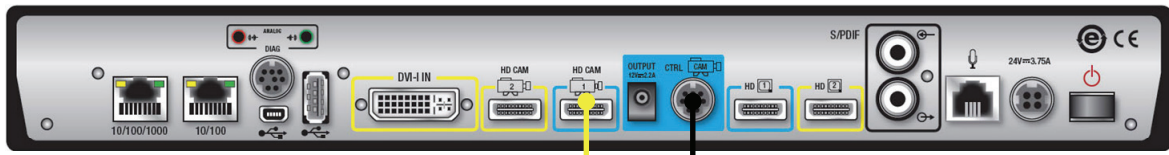

RemoteCam4™ RC4-RHD™

Radvision XT1000, XT1200

RCC-H001
3' HDMI Cable
Video

RCC-H005
3' DB9F to 8 Pin Mini-Din
Control Cable

RC4-HE

WPS-12 30VDC

100-240V 47-63Hz
Power Supply

RCC-H004
1' DB9 to 8Pin Cable
Visca Loop

RC4-CE

Power
Control
Video

RCC-C004
1' DVI to HDMI
Cable

RCC-C005
1' RJ45 to 8 Pin Mini-Din
Control & Sony Power
"Y" Cable

RCC-C006
1' RJ11 to 8 Pin Mini-Din
Visca Cable

Sony EVI-HD3/DVI

Integrator supplied
Single CAT5e or CAT6
UTP Cable
300' Maximum
EIA568A or B