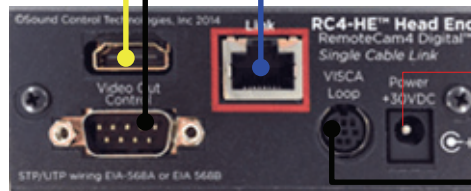

RemoteCam4™ RC4-RHD™

Radvision XT1000, XT1200

RCC-H001
3' HDMI Cable
Video

RCC-H005
3' DB9F to 8 Pin Mini-Din
Control Cable

RC4-HE

WPS-12 30VDC

100-240V 47-63Hz
Power Supply

RCC-H004
1' DB9 to 8Pin Cable
Visca Loop

RC4-CE

Power
Control
Video

RCC-C004
1' DVI to HDMI
Cable

RCC-C005
1' RJ45 to 8 Pin Mini-Din
Control & Sony Power
"Y" Cable

RCC-C006
1' RJ11 to 8 Pin Mini-Din
Visca Cable

Sony EVI-HD3/DVI

Integrator supplied
Single CAT5e or CAT6
UTP Cable
300' Maximum
EIA568A or B

Available Accessories

RC3-SD3

RC2-RK1 or RC2-RK2™

RCR-RH1™