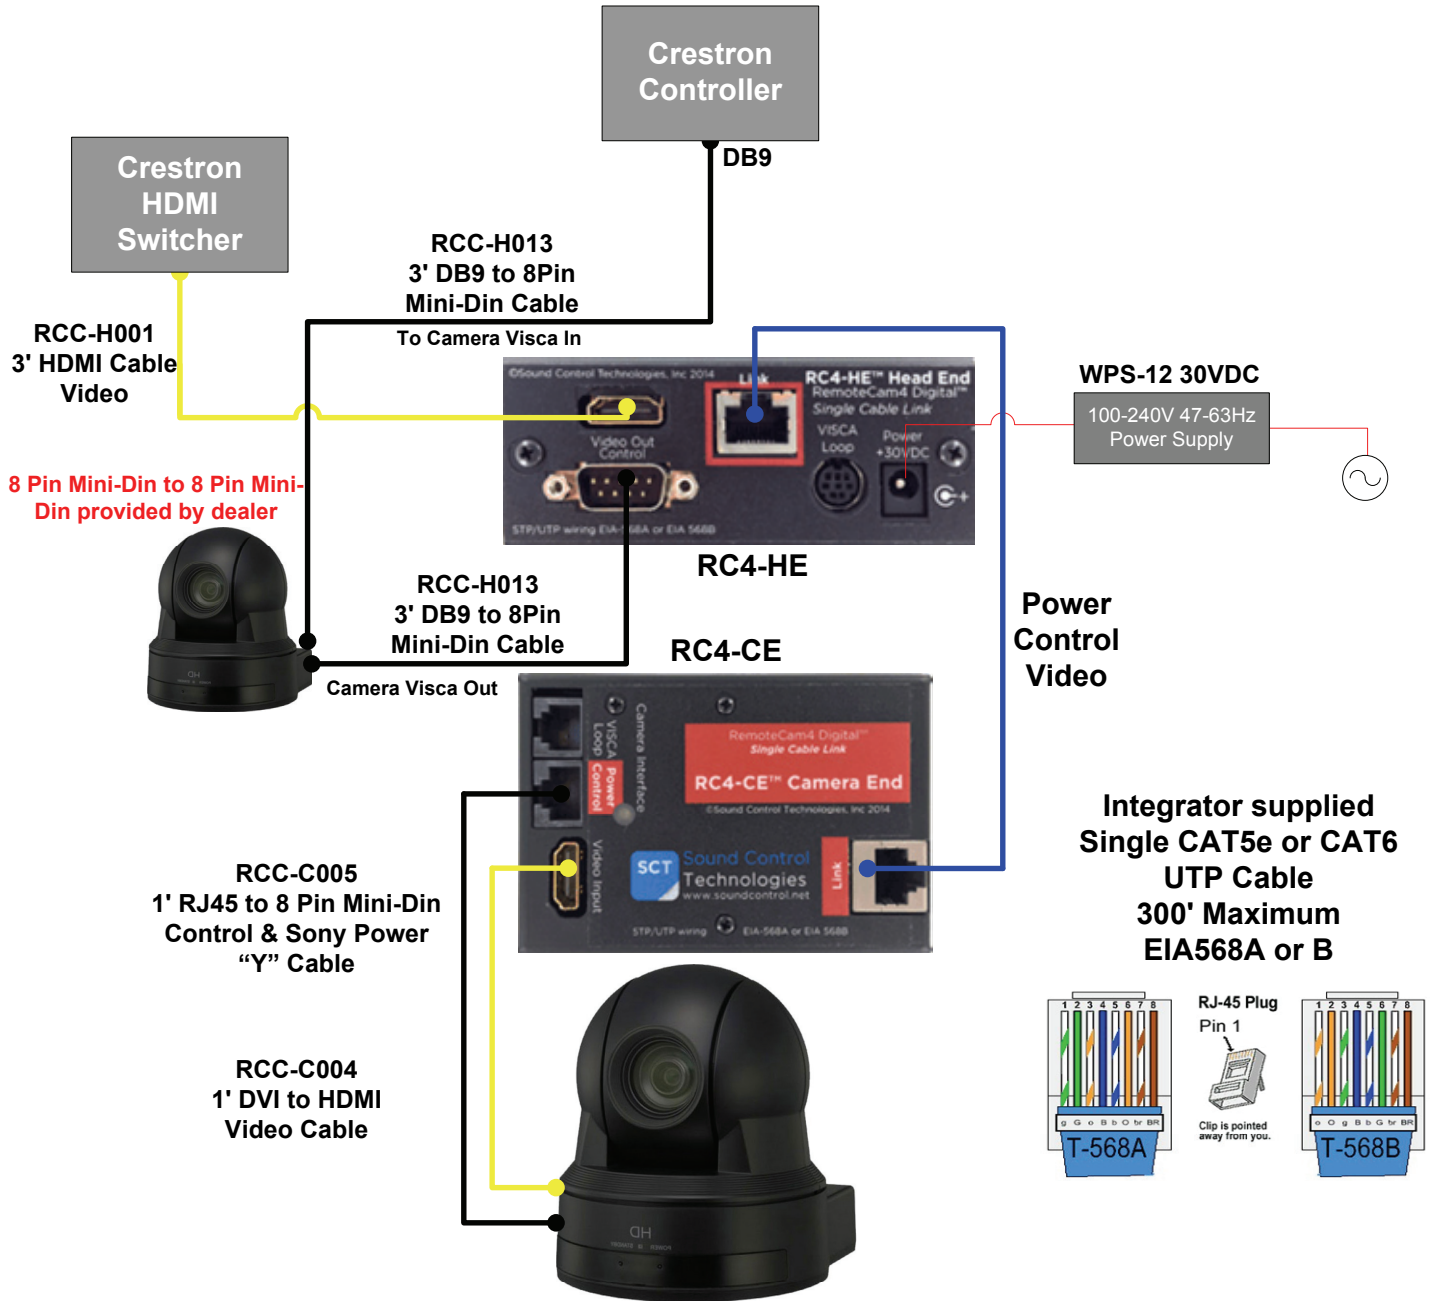

RemoteCam4™ RC4-SHD-3™

Sony EVI-HD3/DVI, EVI-HD7/DVI, EVI-H100V, SRG-120H, SRG-300H

Available Accessories

RCM-SD2, SD3, SR1

RC-RK2 or RC-RK4™

RCR-SD2, SD3, SR1