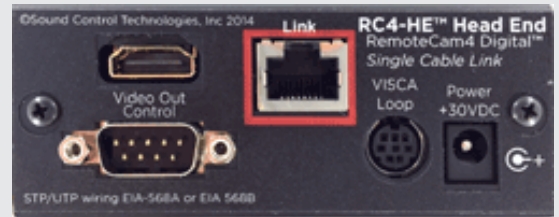

300' Camera Extension Features:

- SINGLE CAT5e or CAT6
- CAMERA POWER
- DIGITAL VIDEO
- CAMERA CONTROL
- VISCA CONTROL LOOP
- WIRED & MODULATED IR

Kit Contents:

- RC4-HE Head-End Module
- RC4-CE Camera Module
- RCC-C001 Camera Cable 1' HDMI
- RCC-C002 Camera Cable 1' RJ45 to RJ45
- RCC-H001 Head-End Cable 3' HDMI
- RCC-H112 Head-End Cable 3' DB9 to RJ11
- WPS-12 Power Supply

RemoteCam4™ RC4-PHD-3™

RC4-CE
Camera Module

RC4-HE
Head-End Module

Dimensions: **RC4-HE - 3.75" w x 1.5" H x 3.625" D**
 RC4-CE - 2.5" w x .875" H x 3.6875" D

Codecs Supported:

- Cisco C40**
- Cisco C60**
- Cisco C90**
- Cisco SX80**