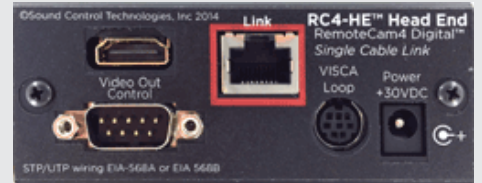

### 300' Camera Extension Features:

- SINGLE CAT5e OR CAT6
- CAMERA POWER
- DIGITAL VIDEO
- CAMERA CONTROL
- WIRED & MODULATED IR

### Kit Contents:

- RC4-HE Head-End Module
- RC4-CE Camera Module
- RCC-C001 Camera Cable 1' HDMI
- RCC-C002 Camera Cable 1' Power & Control RJ45
- RCC-H009 Head-End Cable 3' HDMI/DB9 to Unity
- WPS-12 Power Supply

## RemoteCam4™ RC4-PSA™

**RC4-CE**  
Camera Module

**RC4-HE**  
Head-End Module

**Dimensions:**      **RC4-HE - 3.75" w x 1.5" H x 3.625" D**  
                                  **RC4-CE - 2.5" w x .875" H x 3.6875" D**