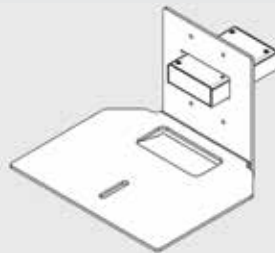

ACCESSORIES

RCM-PH1 Wall Mount