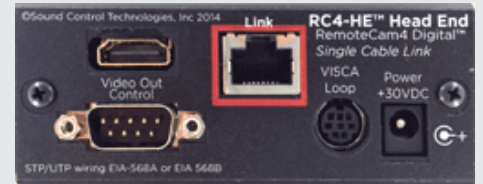

### 300' Camera Extension Features:

- SINGLE CAT5e OR CAT6
- CAMERA POWER
- DIGITAL VIDEO
- CAMERA CONTROL
- WIRED & MODULATED IR

### Kit Contents:

- RC4-HE Head-End Module
- RC4-CE Camera Module
- RCC-C009 Camera Cable  
1' HDMI/RJ45 to Unity
- RCC-H001 Head-End Cable  
3' HDMI
- RCC-H003 Head-End Cable  
3' Control DB9F to DB9M
- WPS-12 Power Supply

## RemoteCam4™ RC4-PSB™

RC4-CE  
Camera Module

RC4-HE  
Head-End Module

Dimensions: RC4-HE - 3.75" w x 1.5" H x 3.625" D

RC4-CE - - 2.5" w x .875" H x 3.6875" D