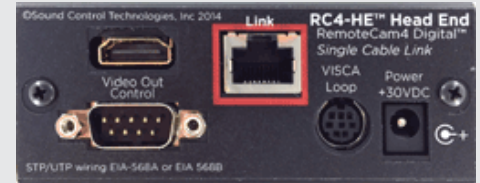

300' Camera Extension Features:

- SINGLE CAT5e OR CAT6
- CAMERA POWER
- DIGITAL VIDEO
- CAMERA CONTROL
- VISCA CONTROL LOOP
- WIRED & MODULATED IR

Kit Contents:

- RC4-HE Head-End Module
- RC4-CE Camera Module
- RCC-C004 Camera Cable 1' DVI to HDMI
- RCC-C005 Camera Cable 1' RJ45 to 8Pin Mini-Din
- RCC-C006 Camera Cable 1' RJ11 to 8Pin Mini-Din
- RCC-H001 Head-End Cable 3' HDMI
- RCC-H004 Head-End Cable 1' DB9 to 8Pin Mini-Din
- RCC-H005 Head-End Cable 3' DB9 to 8Pin Mini-Din
- WPS-12 Power Supply

RemoteCam4™ RC4-RHD™

RC4-CE
Camera Module

RC4-HE
Head-End Module

Dimensions: **RC4-HE - 3.75" w x 1.5" H x 3.625" D**
 RC4-CE - - 2.5" w x .875" H x 3.6875" D

Codecs Supported:

Radvision XT1000
Radvision XT2000