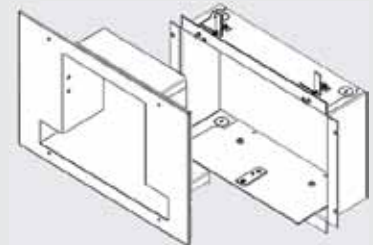

RCR-SD2, SD3 & SR1
In-Wall Box