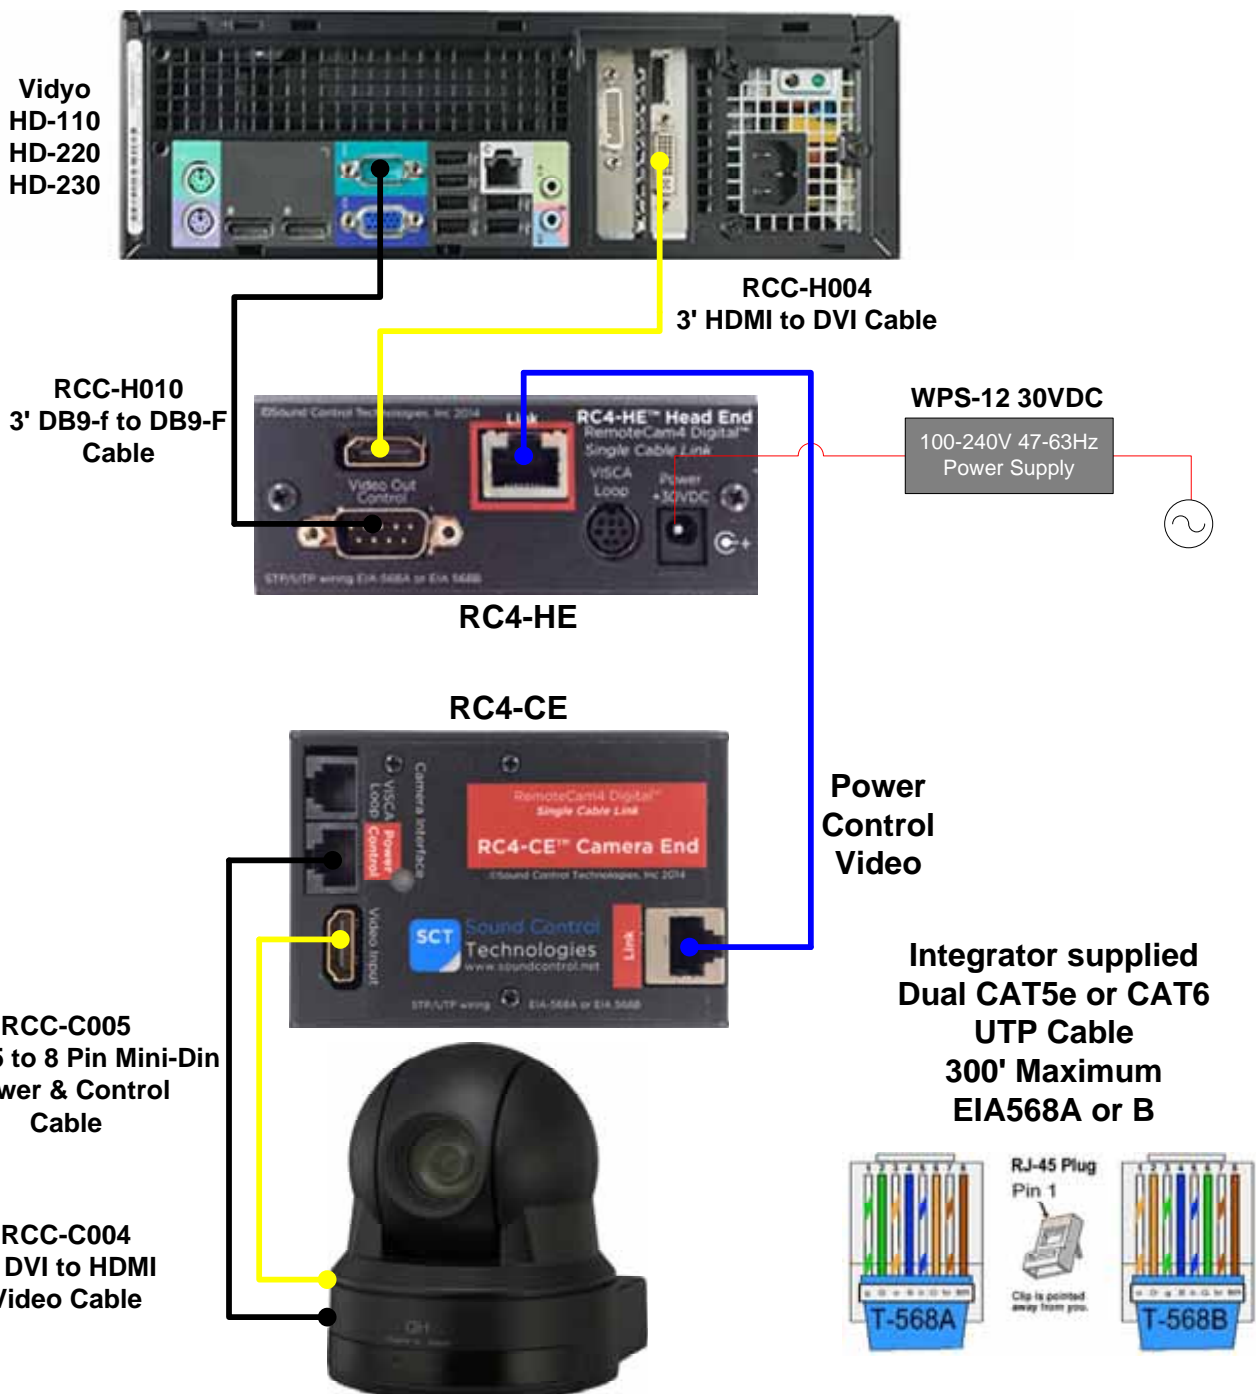

### RemoteCam4™ RC4-SHD™

Sony EVI-HD3/DVI, EVI-HD7/DVI, EVI-H100V, SRG-120H, SRG-300H

### Available Accessories

RCM-SD2, SD3, SR1, SR2

RC-RK2 or RC-RK4™

RCR-SD2, SD3, SR1, SR2