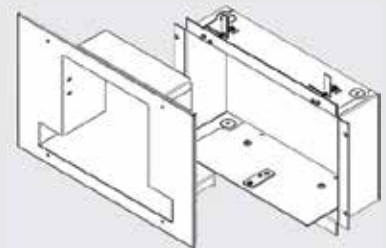

Cameras Supported:

Polycom EagleEye 1080
 Sony EVI-HD1
 Sony EVI-HD7 (Y/Pb/Pr)
 Sony BRC-Z330
 Sony BRC-Z700
 Sony BRC-H700

ACCESSORIES

RCM-HD1 Wall Mount

RCR-HD1 Wall Mount

RC-RK2 Rack Shelf