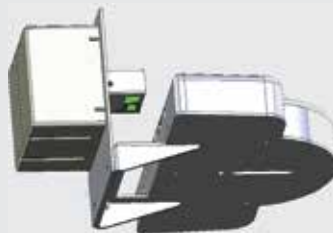

300' Camera Extension Features:

- DUAL CAT5e OR CAT6
- CAMERA POWER
- ANALOG VIDEO
- CAMERA CONTROL
- WIRED & MODULATED IR

Kit Contents:

- RC2-HE Head-End Module
- RC2-CE Camera Module
- RC2-003 Camera Cable
1' RJ45/10 to 8 Pin Mini-Din
- RC2-004 Camera Cable
1' 8 Pin Mini-Din to HD-15
- RC2-101 Head-End Cable
3' HD-15 & DB9 to HDCI
- WPS-12 Power Supply

RemoteCam2™ RC2-HDE™

RC2-CE
Camera Module

RC2-HE
Head-End Module

Dimensions: RC2-HE - 3.75" w x 1.5" H x 3.625" D

RC2-CE - 3.625" w x .875" H x 1.75" D

Codecs Supported:

Polycom HDX 6000
 Polycom HDX 7000
 Polycom HDX 8000
 Polycom HDX 9000

Cameras Supported:

Polycom EagleEye 1080
 Sony EVI-HD1
 Sony EVI-HD7 (Y/Pb/Pr)
 Sony BRC-Z330
 Sony BRC-Z700
 Sony BRC-H700

ACCESSORIES

RCM-HD1 Wall Mount

RCR-HD1 Wall Mount

RC-RK2 Rack Shelf