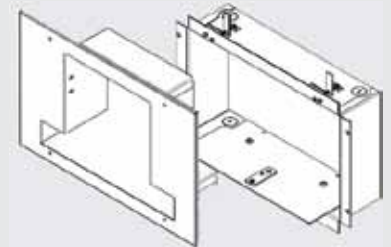

300' Camera Extension Features:

- DUAL CAT5e OR CAT6
- CAMERA POWER
- ANALOG VIDEO
- CAMERA CONTROL
- WIRED & MODULATED IR
- Visca Control Loop

Kit Contents:

- RC2D-HE Head-End Module
- RC2D-CE Camera Module
- RC2-003 Camera Cable
  1' RJ45/10 to 8 Pin Mini-Din
- RC2-004 Camera Cable
  1' 8 Pin Mini-Din to HD-15
- RCC-H003 Head-End Cable
  3' DB9 Male to DB9 Female
  Purchased Separately
- HD15/DVI Head-End Cable
  By Dealer
- WPS-12 Power Supply

RemoteCam2™ RC2-HDS™

Dimensions: **RC2-HE - 3.75" w x 1.5" H x 3.625" D**
                                 RC2-CE - - 3.625" w x .875" H x 1.75" D

Codecs Supported:

- **Cisco C40**
- **Cisco C60**
- **Cisco C90**
- **Cisco SX80**

Cameras Supported:

- **Sony EVI-HD1**
- **Sony EVI-HD7 (Analog)**
- **BRC-Z700**
- **BRC-H700**

ACCESSORIES

RCM-HD1, RC2-HD7
RCM-BR3, RC2-BRH &
RCM-BRX Wall Mount

RCR-HD1 & RCR-SD3
In-Wall Mount

RC-RK2 Rack Shelf