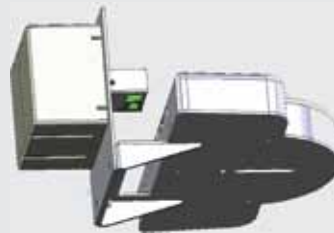

300' Camera Extension Features:

- DUAL CAT5e OR CAT6
- CAMERA POWER
- ANALOG VIDEO
- CAMERA CONTROL
- WIRED & MODULATED IR
- Visca Control Loop

Kit Contents:

- RC2D-HE Head-End Module
- RC2D-CE Camera Module
- RC2-003 Camera Cable
  1' RJ45/10 to 8 Pin Mini-Din
- RC2-004 Camera Cable
  1' 8 Pin Mini-Din to HD-15
- RCC-H003 Head-End Cable
  3' DB9 Male to DB9 Female
  Purchased Separately
- HD15/DVI Head-End Cable
  By Dealer
- WPS-12 Power Supply

RemoteCam2™ RC2-HDS™

Dimensions: **RC2-HE - 3.75" w x 1.5" H x 3.625" D**
                                 RC2-CE - - 3.625" w x .875" H x 1.75" D

Codecs Supported:

- **Cisco C40**
- **Cisco C60**
- **Cisco C90**
- **Cisco SX80**

Cameras Supported:

- **Sony EVI-HD1**
- **Sony EVI-HD7 (Analog)**
- **BRC-Z700**
- **BRC-H700**

ACCESSORIES

RCM-HD1, RC2-HD7
RCM-BR3, RC2-BRH &
RCM-BRX Wall Mount

RCR-HD1 & RCR-SD3
In-Wall Mount

RC-RK2 Rack Shelf