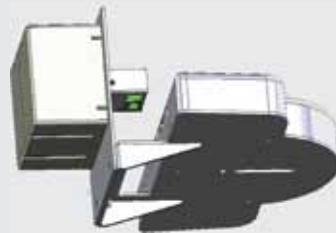

300' Camera Extension Features:

- DUAL CAT5e OR CAT6
- CAMERA POWER
- ANALOG VIDEO
- CAMERA CONTROL
- WIRED & MODULATED IR
- Visca Control Loop

Kit Contents:

- RC2D-HE Head-End Module
- RC2D-CE Camera Module
- RC2-003 Camera Cable
1' RJ45/10 to 8 Pin Mini-Din
- RC2-004 Camera Cable
1' 8 Pin Mini-Din to HD-15
- RC2-101 Head-End Cable
3' HD-15 & DB9 to HDCI
Purchased Separately
- WPS-12 Power Supply

RemoteCam2™ RC2-HDS™

RC2-CE
Camera Module

RC2-HE
Head-End Module

Dimensions: **RC2-HE - 3.75" w x 1.5" H x 3.625" D**
 RC2-CE - 3.625" w x .875" H x 1.75" D

Codecs Supported:

Polycom HDX 6000
Polycom HDX 7000
Polycom HDX 8000
Polycom HDX 9000
Polycom RPG 300
Polycom RPG 500
Polycom RPG 700

Cameras Supported:

Sony EVI-HD1
SONY EVI-HD7 (Analog)
BRC-Z700
BRC-H700

ACCESSORIES

RCM-HD1, RC2-HD7
RCM-BR3, RC2-BRH &
RCM-BRX Wall Mount

RCR-HD1 & RCR-SD3
In-Wall Mount

RC-RK2 Rack Shelf