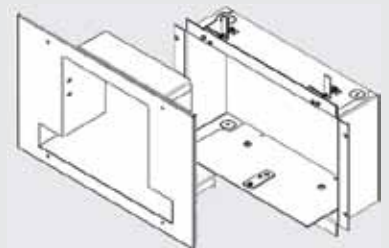

RemoteCam2™ RC2-HDS™

RC2-CE
Camera Module

RC2-HE
Head-End Module

Dimensions: **RC2-HE - 3.75" w x 1.5" H x 3.625" D**
 RC2-CE - 3.625" w x .875" H x 1.75" D

Codecs Supported:

Polycom HDX 6000
Polycom HDX 7000
Polycom HDX 8000
Polycom HDX 9000
Polycom RPG 300
Polycom RPG 500
Polycom RPG 700

Cameras Supported:

Sony EVI-HD1
SONY EVI-HD7 (Analog)
BRC-Z700
BRC-H700

ACCESSORIES

RCM-HD1, RC2-HD7
RCM-BR3, RC2-BRH &
RCM-BRX Wall Mount

RCR-HD1 & RCR-SD3
In-Wall Mount

RC-RK2 Rack Shelf