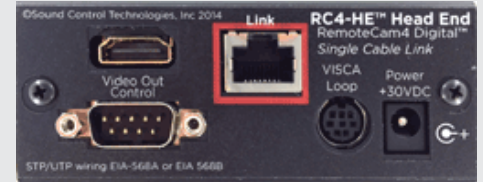

### 300' Camera Extension Features:

- SINGLE CAT5e OR CAT6
- CAMERA POWER
- DIGITAL VIDEO
- CAMERA CONTROL
- VISCA CONTROL LOOP
- WIRED & MODULATED IR

### Kit Contents:

- RC4-HE Head-End Module
- RC4-CE Camera Module
- RCC-C001 Camera Cable 1' HDMI to HDMI
- RCC-C005 Camera Cable 1' RJ45 to Sony 8 Pin Mini-Din
- RCC-C006 Camera Cable 1' Visca 8 Pin Mini-Din to RJ11
- RCC-H001 Head-End Cable 3' HDMI
- RCC-H010 Head-End Cable 3' Control DB9F to DB9F
- RCC-H004 Head-End Cable 1' Visca Loop DB9F to 8Pin
- RCC-H013 Head-End Cable 3' Visca Control DB9F to 8Pin *Purchased Separately*
- WPS-12 Power Supply

## RemoteCam4™ RC4-S30™

**RC4-CE**  
Camera Module

**RC4-HE**  
Head-End Module

**Dimensions:**      **RC4-HE - 3.75" w x 1.5" H x 3.625" D**  
                                  **RC4-CE - 2.5" w x .875" H x 3.6875" D**

**Codecs Supported:**

**Sony RMBR300**

**Generic HDMI & Control Device**

**Camera Supported:**

**Sony SRG-300H**