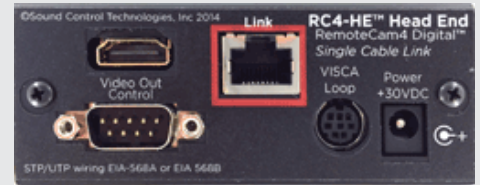

### 300' Camera Extension Features:

- SINGLE CAT5e OR CAT6
- CAMERA POWER
- DIGITAL VIDEO
- CAMERA CONTROL
- VISCA CONTROL LOOP
- WIRED & MODULATED IR

### Kit Contents:

- RC4-HE Head-End Module
- RC4-CE Camera Module
- RCC-C004 Camera Cable 1' DVI to HDMI
- RCC-C005 Camera Cable 1' RJ45 to Sony 8 Pin Mini-Din
- RCC-C006 Camera Cable 1' Visca 8 Pin Mini-Din to RJ11
- RCC-H001 Head-End Cable 3' HDMI
- RCC-H010 Head-End Cable 3' Control DB9F to DB9F
- RCC-H004 Head-End Cable 1' Visca Loop DB9F to 8Pin
- RCC-H013 Head-End Cable 3' DB9 to 8Pin Visca Cable *Purchased Separately*
- WPS-12 Power Supply

## RemoteCam4™ RC4-SHD™

**RC4-CE  
Camera Module**

**RC4-HE  
Head-End Module**

**Dimensions:**      **RC4-HE - 3.75" w x 1.5" H x 3.625" D**  
                                  **RC4-CE - 2.5" w x .875" H x 3.6875" D**