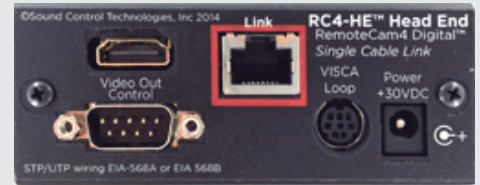

### 300' Camera Extension Features:

- SINGLE CAT5e OR CAT6
- CAMERA POWER
- DIGITAL VIDEO
- CAMERA CONTROL
- VISCA CONTROL LOOP
- WIRED & MODULATED IR

### Kit Contents:

- RC4-HE Head-End Module
- RC4-CE Camera Module
- RCC-C004 Camera Cable 1' DVI to HDMI
- RCC-C005 Camera Cable 1' RJ45 to Sony 8 Pin Mini-Din
- RCC-C006 Camera Cable 1' Visca 8 Pin Mini-Din to RJ11
- RCC-H001 Head-End Cable 3' HDMI
- RCC-H010 Head-End Cable 3' Control DB9F to DB9F
- RCC-H004 Head-End Cable 1' Visca Loop DB9F to 8Pin
- WPS-12 Power Supply

## RemoteCam4™ RC4-SHD™

**RC4-CE  
Camera Module**

**RC4-HE  
Head-End Module**

**Dimensions:**      **RC4-HE - 3.75" w x 1.5" H x 3.625" D**  
                               **RC4-CE - - 2.5" w x .875" H x 3.6875" D**