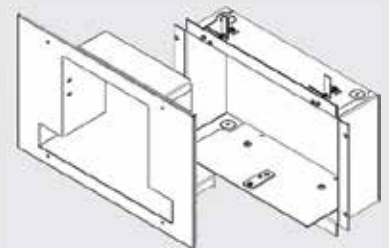

RCR-HD1 & RCR-SD3
In-Wall Mount