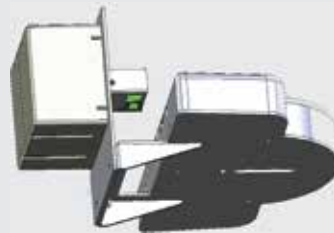

300' Camera Extension Features:

- DUAL CAT5e OR CAT6
- CAMERA POWER
- ANALOG VIDEO
- CAMERA CONTROL
- WIRED & MODULATED IR
- Visca Control Loop

Kit Contents:

- RC2-HE Head-End Module
- RC2-CE Camera Module
- RC2-003 Camera Cable
1' RJ45/10 to 8 Pin Mini-Din
- RC2-004 Camera Cable
1' 8 Pin Mini-Din to HD-15
- RC2-112 Head-End Cable
3' 8 Pin Mini-Din to DB9
Purchased Separately
- WPS-12 Power Supply

RemoteCam2™ RC2-HDS™

RC2-CE
Camera Module

RC2-HE
Head-End Module

Dimensions: RC2-HE - 3.75" w x 1.5" H x 3.625" D

RC2-CE - - 3.625" w x .875" H x 1.75" D

Codecs Supported:

Generic HDMI & Control Device

Cameras Supported:

Sony EVI-HD1
SONy EVI-HD7 (Analog)
BRC-Z700
BRC-H700

ACCESSORIES

RCM-HD1, RC2-HD7
RCM-BR3, RC2-BRH &
RCM-BRX Wall Mount

RCR-HD1 & RCR-SD3
In-Wall Mount

RC-RK2 Rack Shelf