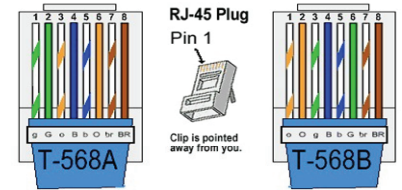

RemoteCam4™ RC4-X12™

Sony PCS-XG77S or PCS-XG100S

RCC-H040
3' HDMI/Control
Cable

RC4-CE

WPS-12 30VDC

100-240V 47-63Hz
Power Supply

Power
Control
Video

RCC-C005
1' RJ45 to 8 Pin Mini-Din
Control & Sony Power
"Y" Cable

RC4-HE

Integrator supplied
Single CAT5e or CAT6
UTP Cable
300' Maximum
EIA568A or B

RC3-001
1' HDMI to HDMI
Video Cable

Sony SRG-120H

Available Accessories

RCM-SR1
Wall Mount

RC-RK2™

RC-RK4™