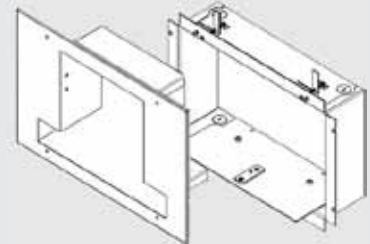

RemoteCam4™ RC4-SHC-3™

RC4-CE
Camera Module

RC4-HE
Head-End Module

Dimensions: **RC4-HE - 3.75" w x 1.5" H x 3.625" D**
 RC4-CE - 2.5" w x .875" H x 3.6875" D

Codecs Supported:

- Cisco C20*
- Cisco C40*
- Cisco C60*
- Cisco C90*
- Cisco SX80*

Cameras Supported:

- Sony EVI-HD3/DVI*
- Sony EVI-HD7/DVI*
- Sony EVI-H100V*
- Sony SRG-120H*
- Sony SRG-300H*

ACCESSORIES

RCM-SD2, SD3 & SR1
Wall Mount

RRC-SD2, SD3 & SR1
In-Wall Box

RC-RK2 Rack Shelf