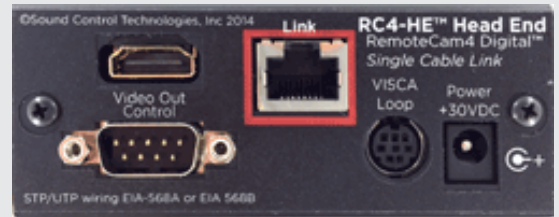

300' Camera Extension Features:

- SINGLE CAT5e or CAT6
- CAMERA POWER
- DIGITAL VIDEO
- CAMERA CONTROL
- VISCA CONTROL LOOP
- WIRED & MODULATED IR

Kit Contents:

- RC4-HE Head-End Module
- RC4-CE Camera Module
- RCC-C001 Camera Cable 1' HDMI
- RCC-C002 Camera Cable 1' RJ45 to RJ45
- RCC-H001 Head-End Cable 3' HDMI
- RCC-H112 Head-End Cable 3' DB9 to RJ11
- WPS-12 Power Supply

RemoteCam4™ RC4-SHC-3™

RC4-CE
Camera Module

RC4-HE
Head-End Module

Dimensions: **RC4-HE - 3.75" w x 1.5" H x 3.625" D**
 RC4-CE - 2.5" w x .875" H x 3.6875" D

Codecs Supported:

- Cisco C20*
- Cisco C40*
- Cisco C60*
- Cisco C90*
- Cisco SX80*