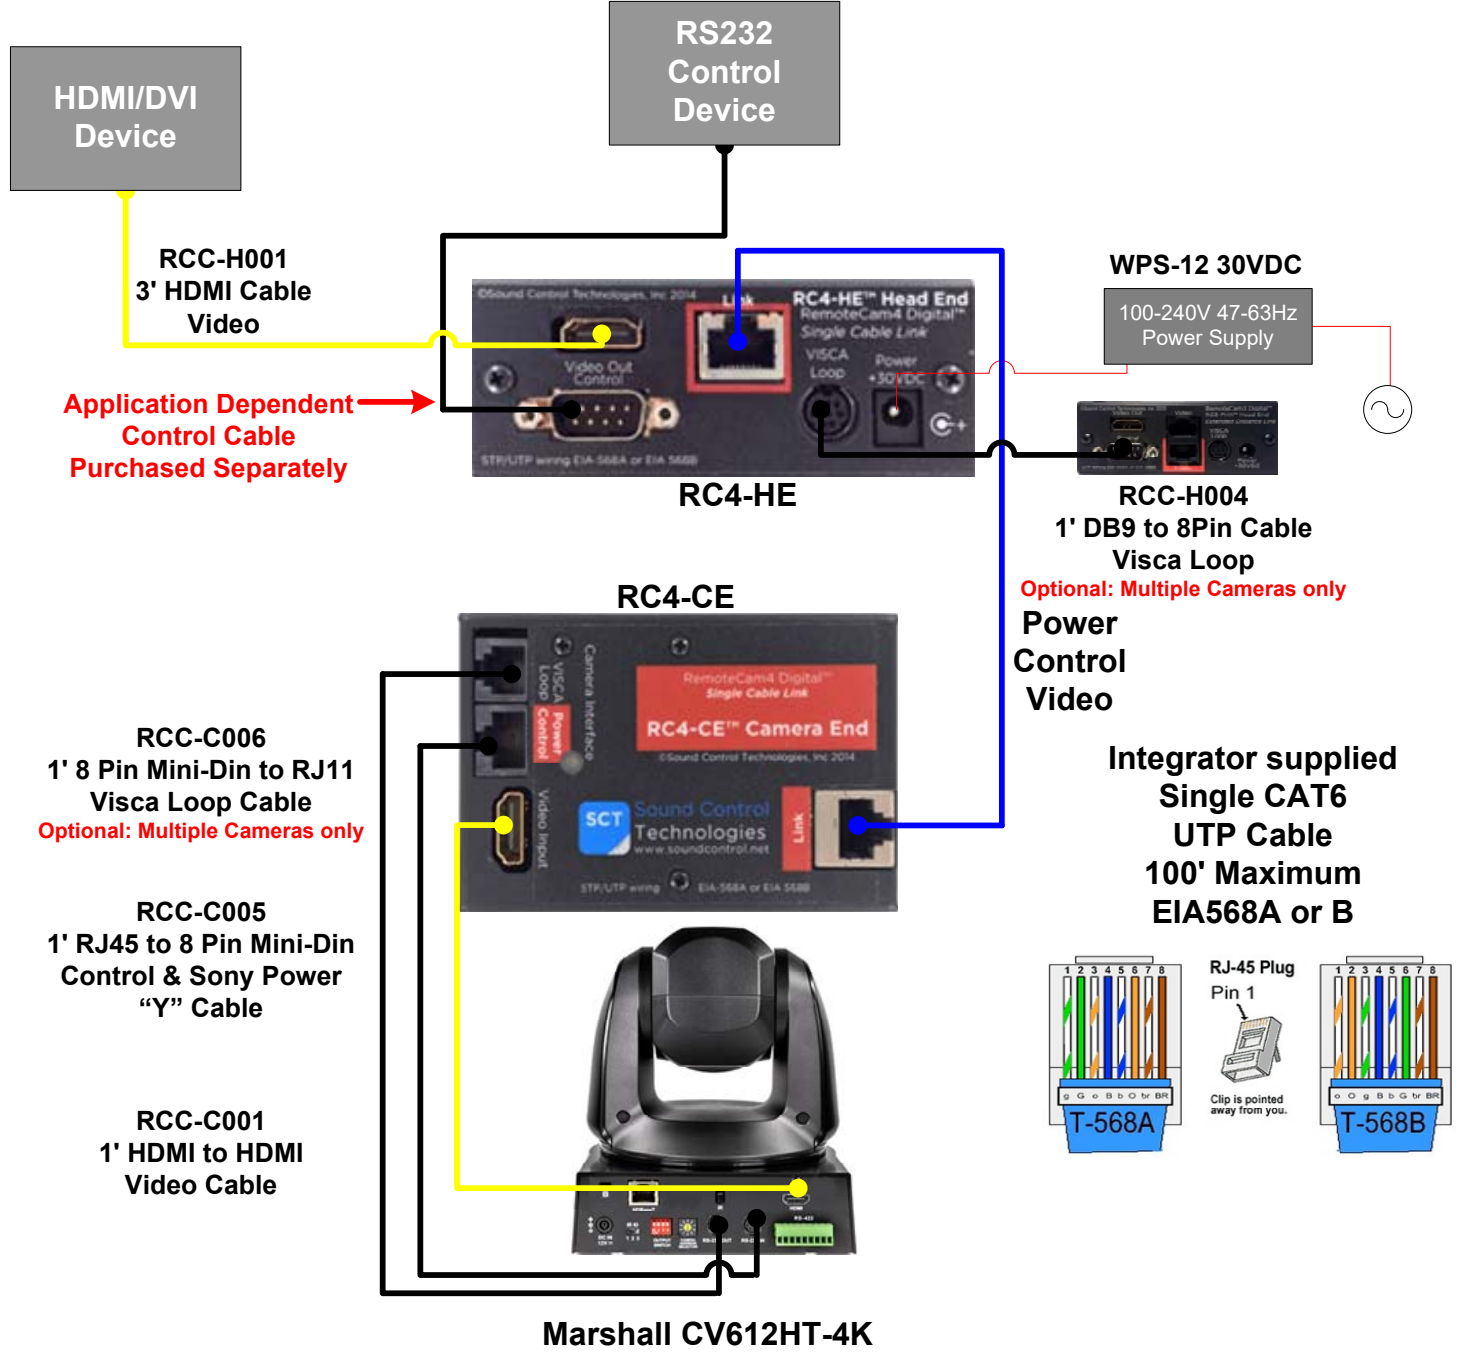

### RemoteCam4™ RC4-S12™

### Available Accessories

RC-RK2™ or RC-RK4™

**RCM-SR1™**  
Integrated Camera  
Wall Mount

**RCR-SR1™**  
Recessed Camera  
Wall Mount