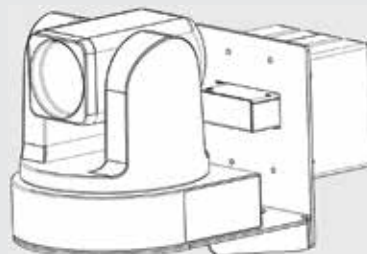

ACCESSORIES

RCM-SR1 Integrated
Camera Wall Mount