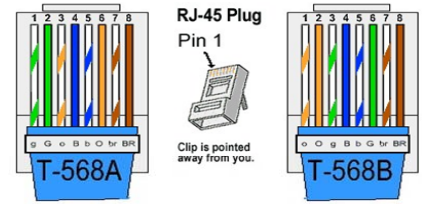

### RemoteCam4™ RC4-R5X™

Avaya xt4300XT5000, XT7100 & XTE240

RCC-H001  
3' HDMI Cable  
Video

RCC-H006  
3' DB9F to Mini-HD D15  
Control Cable

RC4-HE

WPS-12 30VDC  
100-240V 47-63Hz  
Power Supply

RC4-CE

Power  
Control  
Video

RCC-C004  
1' DVI to HDMI  
Cable

RCC-C005  
1' RJ45 to 8  
Pin Mini-Din  
Control & Sony  
Power  
"Y" Cable

RCC-C006  
1' RJ11 to 8 Pin Mini-Din  
Visca Cable

Integrator supplied  
Single CAT5e or CAT6  
UTP Cable  
300' Maximum  
EIA568A or B