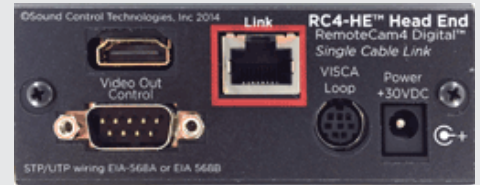

300' Camera Extension Features:

- SINGLE CAT5e OR CAT6
- CAMERA POWER
- DIGITAL VIDEO
- CAMERA CONTROL
- VISCA CONTROL LOOP
- WIRED & MODULATED IR

Kit Contents:

- RC4-HE Head-End Module
- RC4-CE Camera Module
- RCC-C001 Camera Cable 1' HDMI to HDMI
- RCC-C005 Camera Cable 1' RJ45 to 8 Pin Mini-Din & Power
- RCC-C006 Camera Cable 1' RJ11 to 8 Pin Mini-Din
- RCC-H001 Head-End Cable 3' HDMI to HDMI
- RCC-H010 Head-End Cable 3' Control DB9F to DB9F
- RCC-H004 Head-End Cable 1' DB9F to 8 Pin Mini-Din Visca Loop Cable
- WPS-12 Power Supply

RemoteCam4™ RC4-CC6™

RC4-CE
Camera Module

RC4-HE
Head-End Module

Dimensions: RC4-HE - 3.75" w x 1.5" H x 3.625" D

RC4-CE - 2.5" w x .875" H x 3.6875" D

Codecs Supported:

ClearOne
Collaborate Pro 600
Collaborate Pro 900

Camera Supported:

ClearOne
Unite 200 PTZ

ACCESSORIES

RC-RK2 Rack Shelf