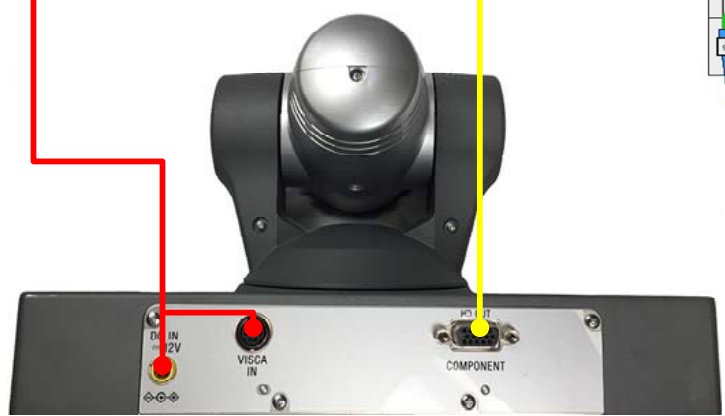

RemoteCam2™ RC2-HDE™

Polycom HDX & RPG Codecs

RC2-101
HDCI to HD15/9Pin
Cable

RC2-HE

WPS-12 30VDC
100-240V 47-63Hz
Power Supply

Power/
Control

Video

Integrator supplied
Dual CAT5e or CAT6
UTP Cable
300' Maximum
EIA568A or B

RC2-003
RJ45 to Barrel & Mini-Din
Cable

RC2-CE

RC2-004
HD15 to 8 Pin Mini-Din
Cable

Polycom EagleEye 1080, Sony EVI-HD1, EVI-HD7 (Y/Pb/Pr), BRC-Z330, BRC-Z700, BRC-H700

Available Accessories

RCM-HD1™

RC-RK2 or RC-RK4™