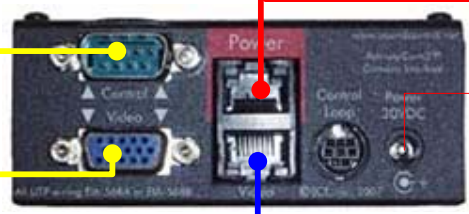

RemoteCam2™ RC2-HDE™

Polycom HDX & RPG Codecs

RC2-101
HDCI to HD15/9Pin
Cable

RC2-HE

WPS-12 30VDC
100-240V 47-63Hz
Power Supply

Power/
Control

Video

Integrator supplied
Dual CAT5e or CAT6
UTP Cable
300' Maximum
EIA568A or B

RC2-003
RJ45 to Barrel & Mini-Din
Cable

RC2-CE

RC2-004
HD15 to 8 Pin Mini-Din
Cable

Polycom EagleEye 1080, Sony EVI-HD1, EVI-HD7 (Y/Pb/Pr), BRC-Z330, BRC-Z700, BRC-H700

Available Accessories

RCM-HD1™

RC-RK2 or RC-RK4™