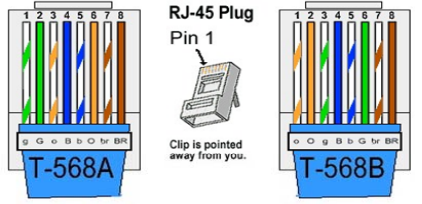

### RemoteCam2™ RC2-HDP™

Polycom HDX & RPG Codecs

RC2-101  
HDCI to HD15/9Pin  
Cable

RC2-HE

WPS-12 30VDC

100-240V 47-63Hz  
Power Supply

Power/  
Control

Video

RC2-CE

Integrator supplied  
Dual CAT5e or CAT6  
UTP Cable  
300' Maximum  
EIA568A or B

RC2-001  
HDCI to RJ45/8 Pin Mini-Din  
Cable

Polycom EagleEye I, II, III & IV-L (MPTZ-A)

### Available Accessories

RCM-EE1™  
(EagleEye I, II, III only)

RC-RK2 or RC-RK4™

RCR-EE1™  
(EagleEye I, II, III only)

RC-RKC™