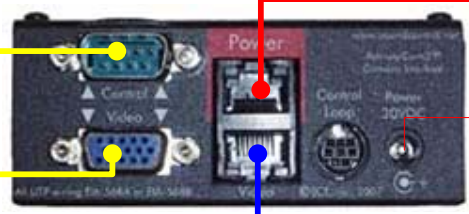

### RemoteCam2™ RC2-HDP™

Polycom HDX & RPG Codecs

RC2-101  
HDCI to HD15/9Pin  
Cable

RC2-HE

WPS-12 30VDC

100-240V 47-63Hz  
Power Supply

Power/  
Control

Video

RC2-CE

Integrator supplied  
Dual CAT5e or CAT6  
UTP Cable  
300' Maximum  
EIA568A or B

RC2-001  
HDCI to RJ45/8 Pin Mini-Din  
Cable

Polycom EagleEye I, II, III & IV-L (MPTZ-A)