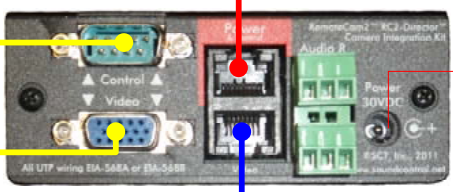

RemoteCam2™ RC2-Producer™

Polycom HDX & RPG Codecs

RC2-101
HDCI to HD15/9Pin
Cable

WPS-12 30VDC
100-240V 47-63Hz
Power Supply

RC2D-HE

Power/
Control

Video

RC2D-CE

RC2-001
HDCI to RJ45/8 Pin
Mini-Din Cable

Integrator supplied
Dual CAT5e or CAT6
UTP Cable
300' Maximum
EIA568A or B

PPC-002
Power Cable for
Director Module

Provided by
Polycom

Polycom EagleEye III with Producer