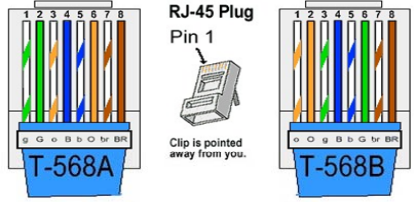

RemoteCam2™ RC2-Producer™

Polycom HDX & RPG Codecs

RC2-101
HDCI to HD15/9Pin
Cable

WPS-12 30VDC
100-240V 47-63Hz
Power Supply

RC2D-HE

Power/
Control

Video

RC2D-CE

RC2-001
HDCI to RJ45/8 Pin
Mini-Din Cable

Integrator supplied
Dual CAT5e or CAT6
UTP Cable
300' Maximum
EIA568A or B

PPC-002
Power Cable for
Director Module

Provided by
Polycom

Polycom EagleEye III with Producer