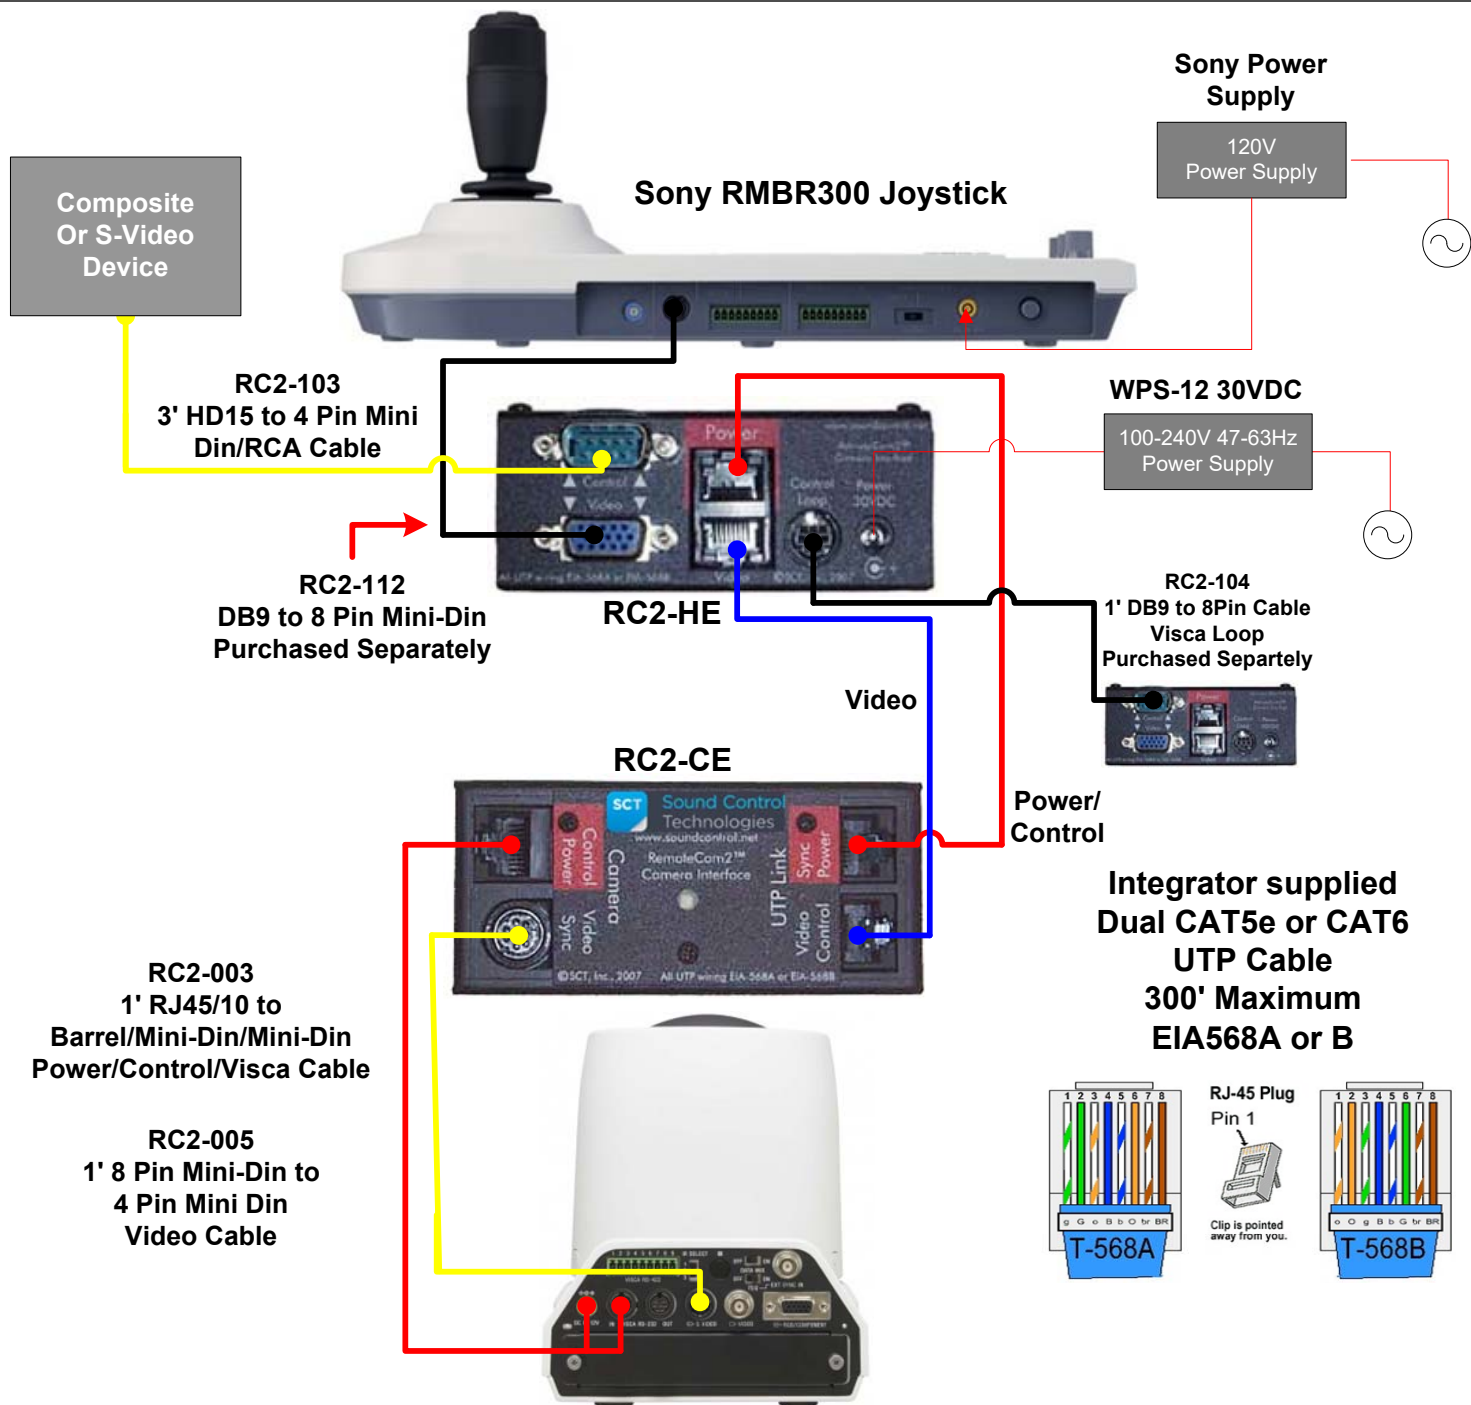

RemoteCam2™ RC2-SDX™

Sony EVI-D70, EVI-D80, EVI-D90, EVI-D100, BRC-300

Available Accessories

RCM-BR3™

RC-RK2 or RC-RK4™