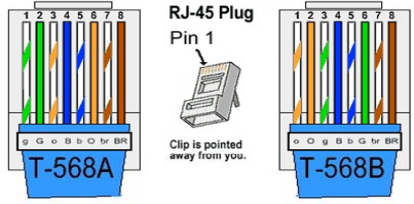

RemoteCam4™ RC4-PSA™

Cisco SX20

RCC-H009
Unity to HDMI/9Pin
Cable

RC4-HE

WPS-12 30VDC
100-240V 47-63Hz
Power Supply

Power
Control
Video

RC4-CE

RCC-C002
1' RJ45 to RJ45 Cable
Power & Control

Integrator supplied
Single CAT5e or CAT6
UTP Cable
300' Maximum
EIA568A or B

RCC-C001
1' HDMI Cable
Video

Cisco PrecisionHD 12x/4xS1

Available Accessories

RCM-PH1™

RC-RK2 or RC-RK4™

RCR-PH1™

RC-RKC™