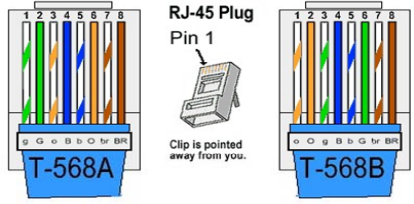

RemoteCam4™ RC4-PSB™

RCC-H001
3' HDMI Cable
Video

Cisco C20/C40,/C60,/C90/SX80

RCC-H003
3' DB9 to DB9 Cable
Control

RC4-HE

WPS-12 30VDC
100-240V 47-63Hz
Power Supply

Power
Control
Video

RC4-CE

Integrator supplied
Single CAT5e or CAT6
UTP Cable
300' Maximum
EIA568A or B

RCC-C009
HDMI/RJ45 to Unity
Cable

Cisco Precision 40 (4xS2) & 2.5x

Available Accessories

RCM-PH1™

RCS-PH1™

RCT-PH1™

RRC-PH1™