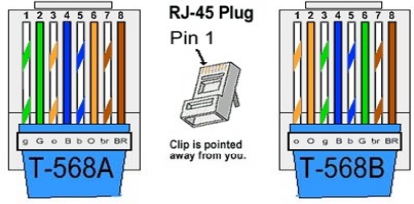

RemoteCam4™ RC4-PSX™

Cisco SX20

RCC-H009
Unity to HDMI/9Pin
Cable

RC4-HE

WPS-12 30VDC
100-240V 47-63Hz
Power Supply

Power
Control
Video

RC4-CE

RCC-C009
HDMI/RJ45 to Unity
Cable

Integrator supplied
Single CAT5e or CAT6
UTP Cable
300' Maximum
EIA568A or B

Cisco Precision 40 (4xS2) or 2.5x

Available Accessories

RCM-PH1™

RCS-PH1™

RCT-PH1™

RCR-PH1™