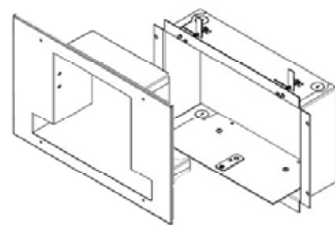

Integrator supplied
Single CAT5e or CAT6
UTP Cable
300' Maximum
EIA568A or B

Available Accessories

RCM-SD3™

RC-RK2 or RC-RK4™

RRC-SD3™

RC-RKC™