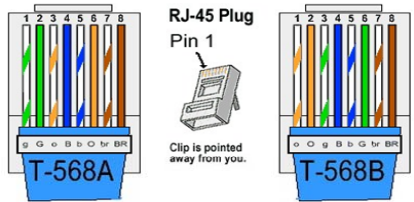

RemoteCam4™ RC4-R5X™

Avaya xt4300XT5000, XT7100 & XTE240

RCC-H001
3' HDMI Cable
Video

RCC-H006
3' DB9F to Mini-HD D15
Control Cable

WPS-12 30VDC
100-240V 47-63Hz
Power Supply

RC4-HE

Do not connect Visca loop (out from camera) cable to last camera in Daisy-Chain. This will terminate control on all cameras.

RC4-CE

RCC-C004
1' DVI to HDMI
Cable

RCC-C005
1' RJ45 to 8
Pin Mini-Din
Control & Sony
Power
"Y" Cable

RCC-C006
1' RJ11 to 8 Pin Mini-Din
Visca Cable

Scopia Premium, Scopia XT Flex & Scopia XT Advanced

Power
Control
Video

Integrator supplied
Single CAT5e or CAT6
UTP Cable
300' Maximum
EIA568A or B

Available Accessories

RCM-SD3™

RC-RK2 or RC-RK4™

RRC-SD3™

RC-RKC™