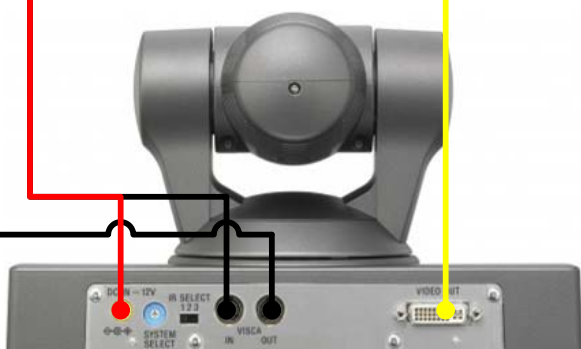

RemoteCam4™ RC4-R5X™

Avaya xt4300XT5000, XT7100 & XTE240

RCC-H001
3' HDMI Cable
Video

RCC-H006
3' DB9F to Mini-HD D15
Control Cable

WPS-12 30VDC
100-240V 47-63Hz
Power Supply

RC4-HE

Do not connect Visca loop (out from camera) cable to last camera in Daisy-Chain. This will terminate control on all cameras.

RC4-CE

RCC-C004
1' DVI to HDMI
Cable

RCC-C005
1' RJ45 to 8
Pin Mini-Din
Control & Sony
Power
"Y" Cable

RCC-C006
1' RJ11 to 8 Pin Mini-Din
Visca Cable

Scopia Premium, Scopia XT Flex & Scopia XT Advanced

Power
Control
Video

Integrator supplied
Single CAT5e or CAT6
UTP Cable
300' Maximum
EIA568A or B

Available Accessories

RCM-SD3™

RC-RK2 or RC-RK4™

RRC-SD3™

RC-RKC™