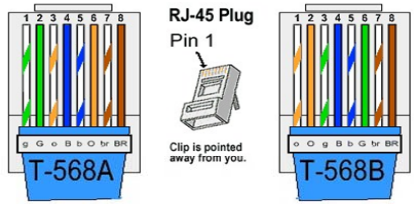

RemoteCam4™ RC4-X12™

Sony PCS-XG77S or PCS-XG100S

RCC-H040
3' HDMI/Control
Cable

WPS-12 30VDC
100-240V 47-63Hz
Power Supply

RC4-HE

RCC-C005
1' RJ45 to 8 Pin Mini-Din
Control & Sony Power
"Y" Cable

RC4-CE

Power
Control
Video

Integrator supplied
Single CAT5e or CAT6
UTP Cable
300' Maximum
EIA568A or B

RC3-001
1' HDMI to HDMI
Video Cable

Sony SRG-120H

Available Accessories

RCM-SR1

RC-RK2™

RC-RK4™