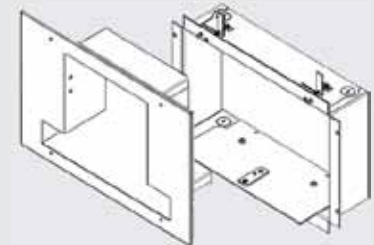

ACCESSORIES

RC3-SD2 & SD3 Wall Mount   RCR-SD2 & SD3 In-Wall Box

RC2-RK2 Rack Shelf