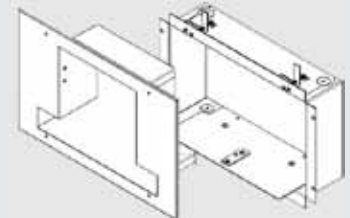

RemoteCam3™ RC3X-SHD™

RC3X-CE
Camera Module

RC3X-HE
Head-End Module

Dimensions: **RC3X-HE - 3.75" w x 1.5" H x 3.625" D**
 RC3X-CE - 2.5" w x .875" H x 3.6875" D

Codecs Supported:

Generic HDMI & Control Device

Camera Supported:

Sony EVI-HD3/DVI
Sony EVI-HD7/DVI
Sony EVI-H100V/DVI

ACCESSORIES

RC3-SD2 & SD3 Wall Mount

RCR-SD2 & SD3 In-wall Box

RC2-RK2 Rack Shelf