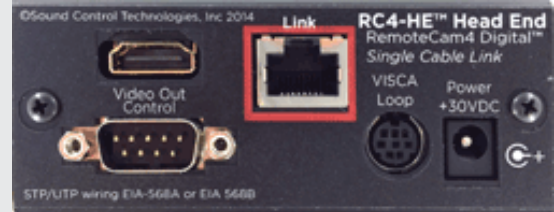

300' Camera Extension Features:

- SINGLE CAT5e OR CAT6
- CAMERA POWER
- DIGITAL VIDEO
- CAMERA CONTROL
- WIRED & MODULATED IR

Kit Contents:

- RC4-HE Head-End Module
- RC4-CE-19 Camera Module
- RCC-C001 Camera Cable 1' HDMI/HDMI
- RCC-C028 Camera Cable 1' RJ11/DC Barrel
- RCC-H001 Head-End Cable 3' HDMI/HDMI
- WPS-12 Power Supply

RemoteCam4™ RC4-L22™

RC4-CE-19
Camera Module

RC4-HE
Head-End Module

Dimensions: RC4-HE - 3.75" w x 1.5" H x 3.625" D

RC4-CE-19 - - 2.5" w x .875" H x 3.6875" D

Codecs Supported:

Lifesize 220
Lifesize Icon 600
Lifesize Icon 800