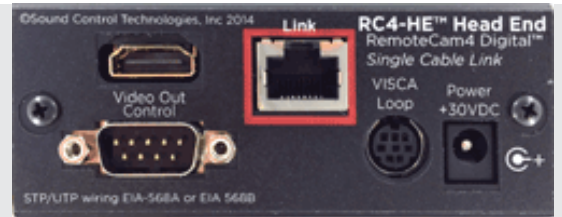

300' Camera Extension Features:

- SINGLE CAT5e OR CAT6
- CAMERA POWER
- DIGITAL VIDEO
- CAMERA CONTROL
- VISCA CONTROL LOOP
- WIRED & MODULATED IR

Kit Contents:

- RC4-HE Head-End Module
- RC4-CE Camera Module
- RCC-C001 Camera Cable 1' HDMI
- RCC-C008 Camera Cable 1' RJ45 to 8 Pin Mini-Din & Power Coax
- RCC-C006 Camera Cable 1' 8 RJ11 to Pin Mini-Din
- RCC-H001 Head-End Cable 3' HDMI
- RCC-H003 Head-End Cable 3' Control DB9F to DB9M
- RCC-H004 Head-End Cable 1' Visca Loop DB9F to 8Pin
- WPS-12 Power Supply

RemoteCam4™ RC4-P40™

RC4-CE
Camera Module

RC4-HE
Head-End Module

Dimensions: RC4-HE - 3.75" w x 1.5" H x 3.625" D

RC4-CE - 2.5" w x .875" H x 3.6875" D

Codecs Supported:

Generic Controller

Cameras Supported: