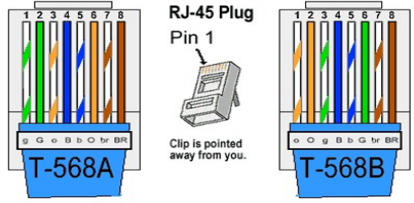

RemoteCam4™ RC4-Producer™

**Polycom RPG Codecs
(No Audio Support)**

**RCC-H030
HDCI to HDMI/DB9
Cable**

**WPS-12 30VDC
100-240V 47-63Hz
Power Supply**

RC4-HE

**Power
Control
Video**

**Integrator supplied
Single CAT5e or CAT6
UTP Cable
300' Maximum
EIA568A or B**

**RCC-C031
HDMI/RJ45 to HDCI
Cable**

**RCC-C029
Power Cable for
Producer Module**

Polycom EagleEye IV with Producer

Available Accessories

RCM-EEP™

RC-RKC™

RC-RK2™ or RC-RK4™