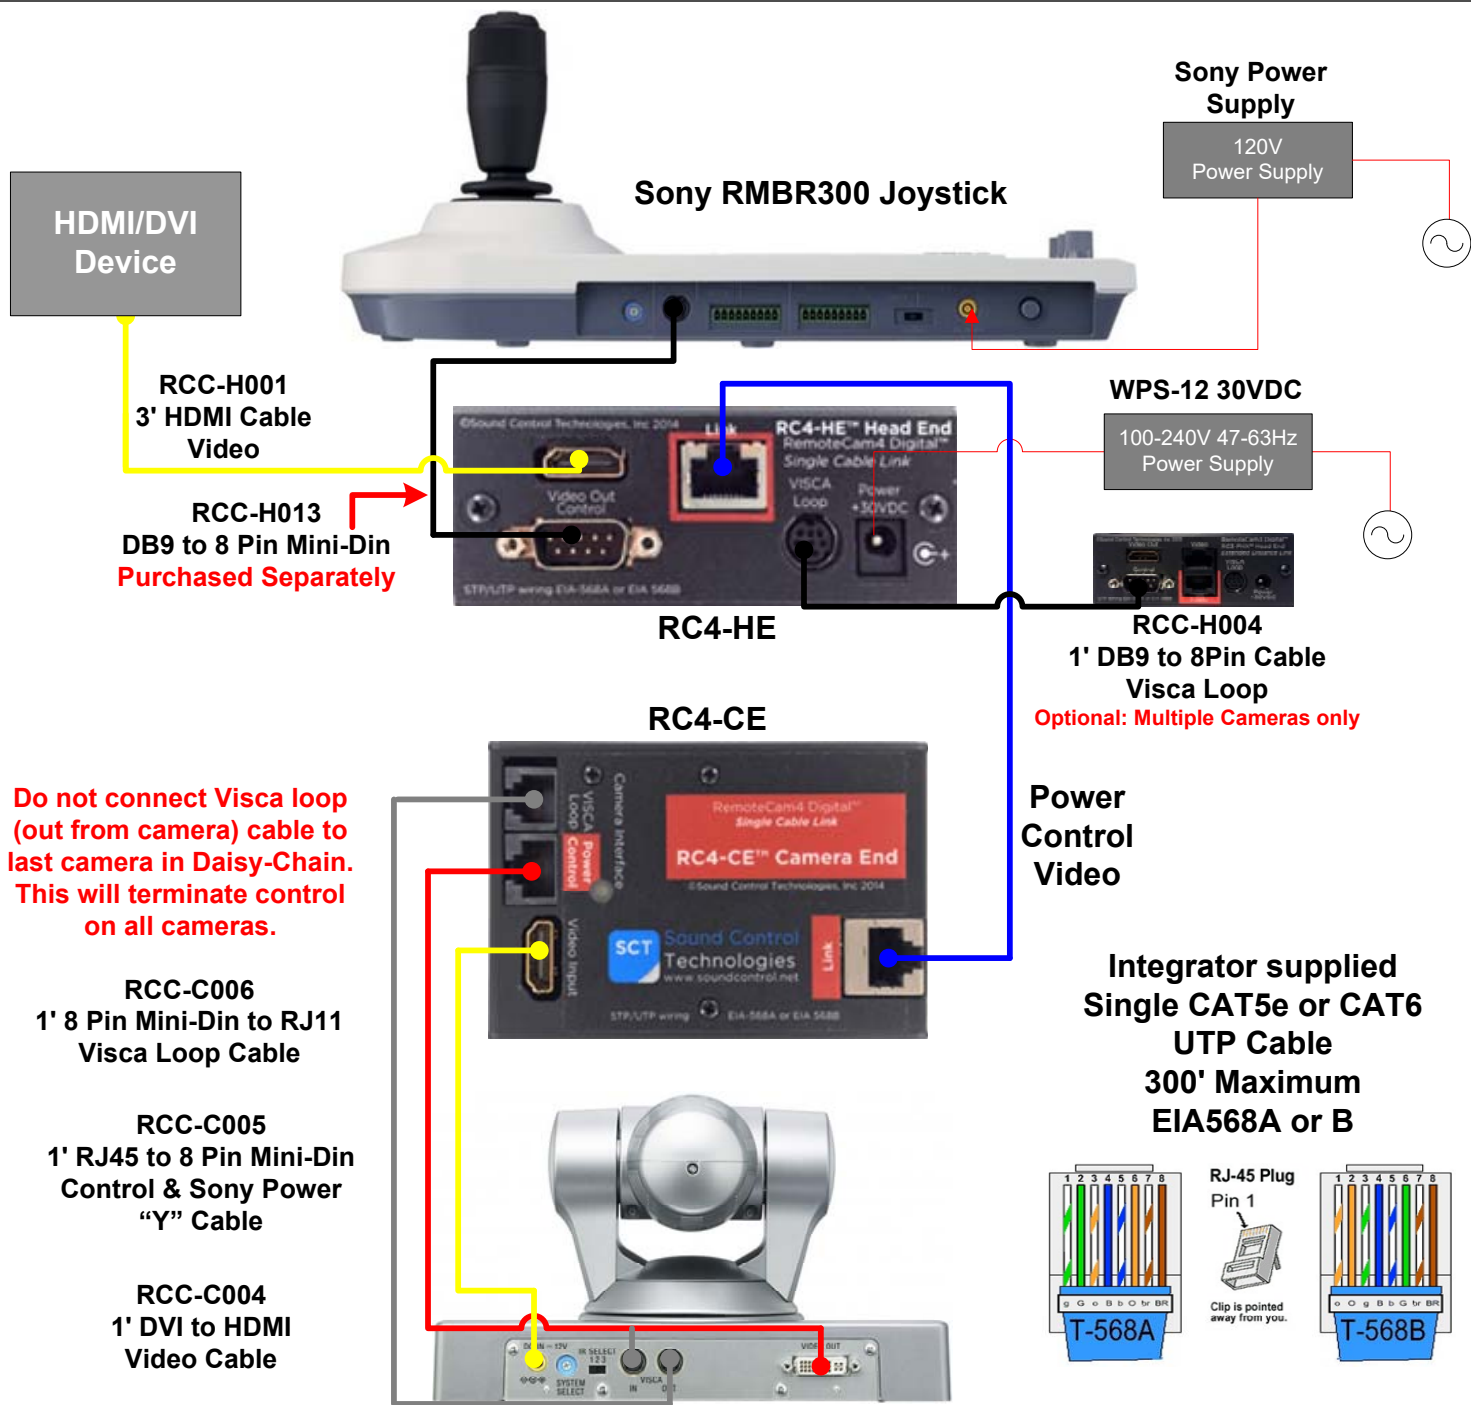

RemoteCam4™ RC4-SHD™

Sony EVI-HD3/DVI, EVI-HD7/DVI, EVI-H100V, SRG-120H, SRG-300H

Available Accessories

RCM-SD2, SD3, SR1

RC-RK2 or RC-RK4™

RCR-SD2, SD3, SR1