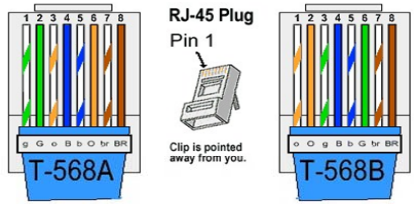

### RemoteCam4™ RC4-SL1™

Starleaf GT Mini 3330, GT 3351 & GTm 5250

RCC-H017  
DB9 to 8 Pin Mini-Din

RCC-H001  
3' HDMI Cable Video

RC4-HE

WPS-12 30VDC

100-240V 47-63Hz  
Power Supply

Power  
Control  
Video

RC4-CE

RCC-C005  
1' RJ45 to 8 Pin Mini-Din  
Control & Sony Power  
"Y" Cable

RCC-C001  
1' HDMI to HDMI  
Video Cable

Integrator supplied  
Single CAT5e or CAT6  
UTP Cable  
300' Maximum  
EIA568A or B