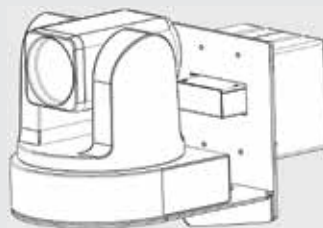

ACCESSORIES

RCM-SR1 Wall Mount