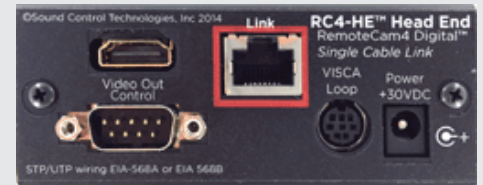

300' Camera Extension Features:

- SINGLE CAT5e OR CAT6
- CAMERA POWER
- DIGITAL VIDEO
- CAMERA CONTROL
- WIRED & MODULATED IR

Kit Contents:

- RC4-HE Head-End Module
- RC4-CE Camera Module
- RCC-C001 Camera Cable 1' HDMI to HDMI
- RCC-C005 Camera Cable 1' RJ45 to Sony 8 Pin Mini-Din & Power
- RCC-H001 Head-End Cable 3' HDMI
- RCC-H017 Head-End Cable 3' Control DB9F to 8Pin
- WPS-12 Power Supply

RemoteCam4™ RC4-SL1™

RC4-CE
Camera Module

RC4-HE
Head-End Module

Dimensions: RC4-HE - 3.75" w x 1.5" H x 3.625" D

RC4-CE - - 2.5" w x .875" H x 3.6875" D

Codecs Supported:

Starleaf GT Mini 3330
GT 3351
GTm 5250