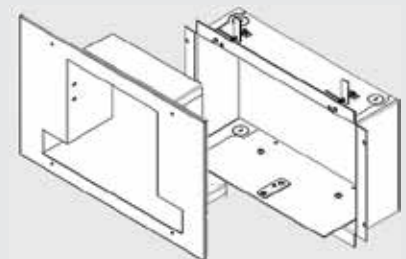

Cameras Supported:

Sony SRG-120DH
Starleaf VHD-61

ACCESSORIES

RCM-SR1 Wall Mount

RCR-SR1 Recessed Mount

RC-RK2 Rack Shelf