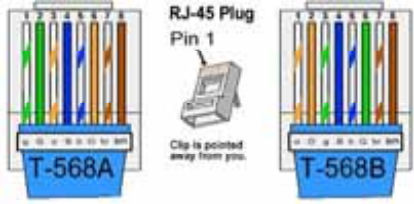

RemoteCam4™ RC4-L22™

RCC-H001
HDMI to HDMI
Cable

Lifesize 220/Icon 600

RC4-HE

WPS-12 30VDC
100-240V 47-63Hz
Power Supply

Power/
Control/
Video/IR

RC4-CE-19

RCC-C028
RJ11 to Barrel Cable

RCC-C001
HDMI to HDMI Cable

Integrator supplied
Single CAT5e or CAT6
UTP Cable
300' Maximum
EIA568A or B

Lifesize Camera 10X or S

Available Accessories for the Lifesize 10X

RCM-L10™

Wall Mount

RC2-RK1 or RC2-RK2™