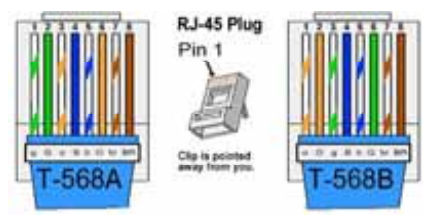

RemoteCam4™ RC4-SRG™

Lifesize 220/Icon 600

RCC-H001
HDMI to HDMI
Cable

RCC-H010
DB9 Null
Modem Cable

USB to 9Pin
Adaptor
**Integrator
Supplied**

WPS-12 30VDC
100-240V 47-63Hz
Power Supply

RC4-HE

Power
Control
IR
Video

RCC-C008
RJ11 to Barrel
Cable

Integrator supplied
Single CAT5e or CAT6
UTP Cable
300' Maximum
EIA568A or B

RC4-CE

RCC-C001
HDMI to HDMI
Cable

Sony SRG-120DH/SRG-300H

Available Accessories for the RC4-SRG

RCM-SR1™