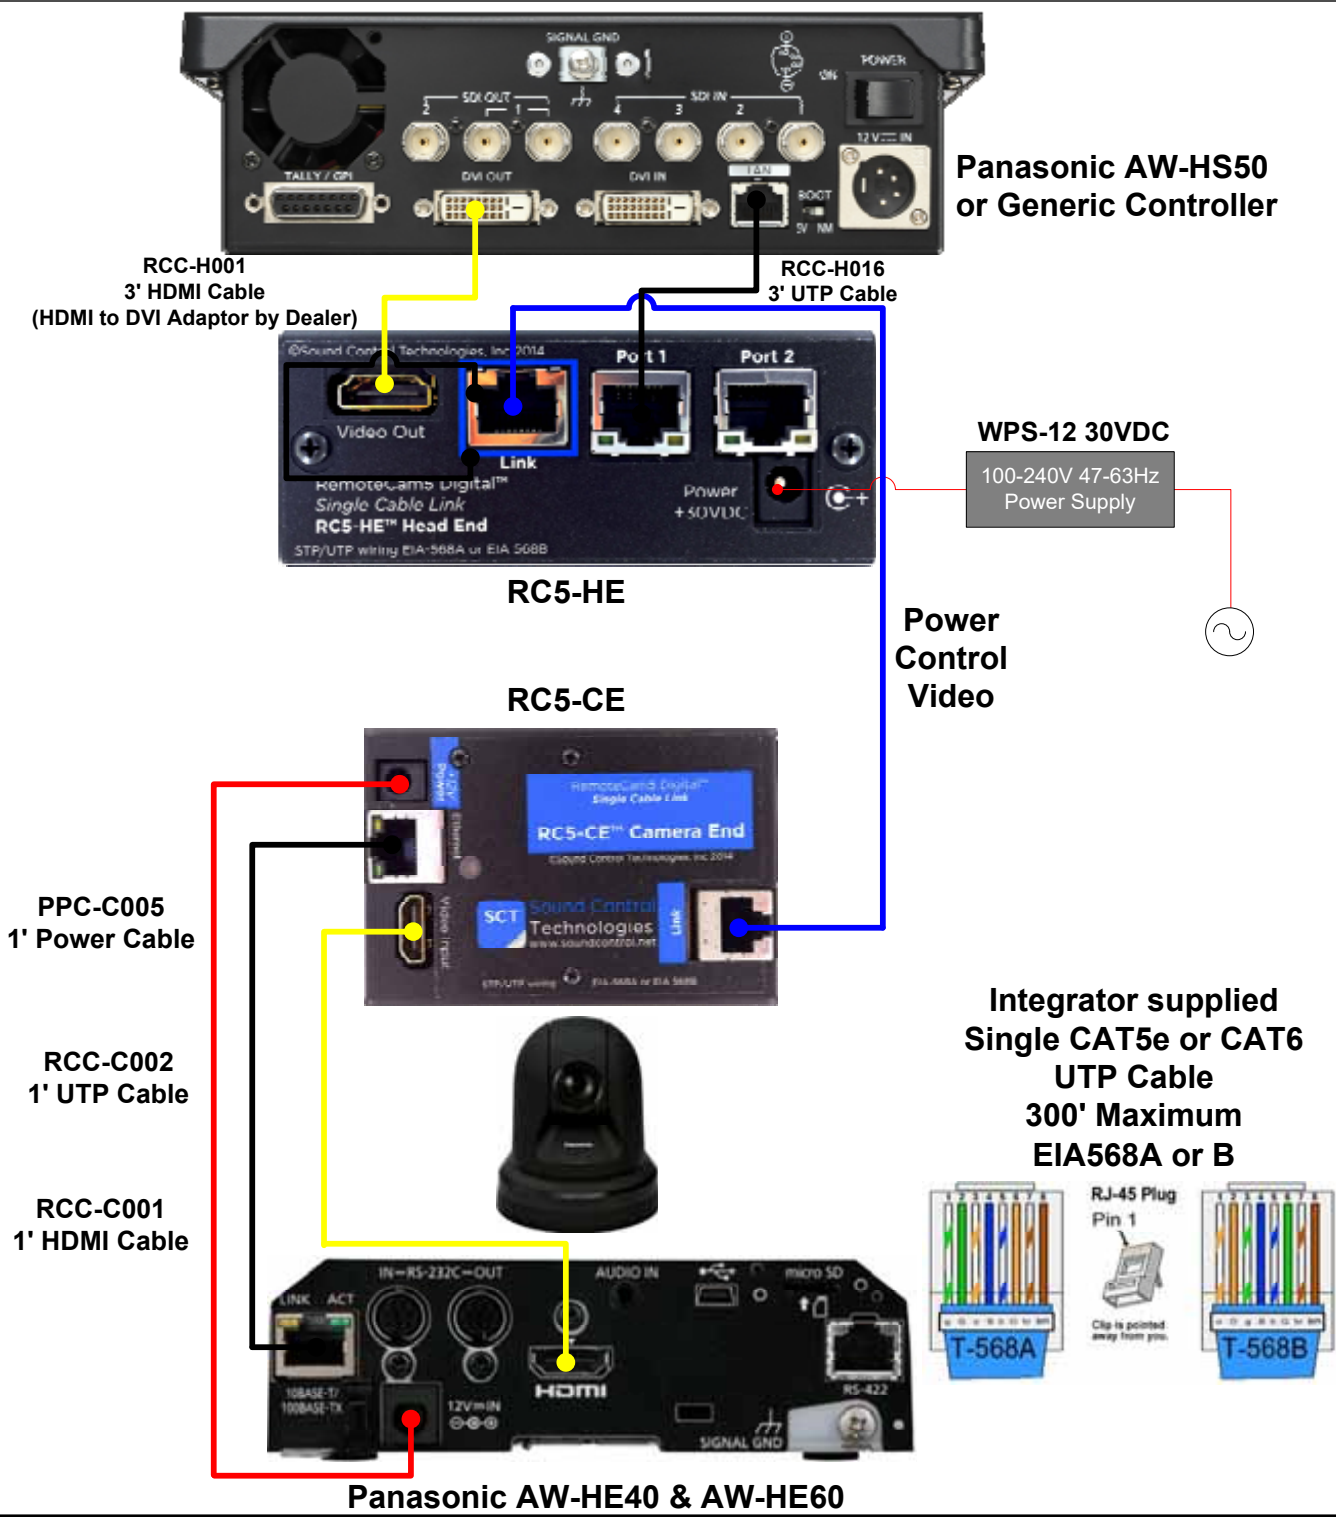

RemoteCam5™ RC5-P40™

Also Available for the AW-HE40 & AW-HE60

RCM-SR1™ Wall Mount

RC-RK2 or RC-RK4™