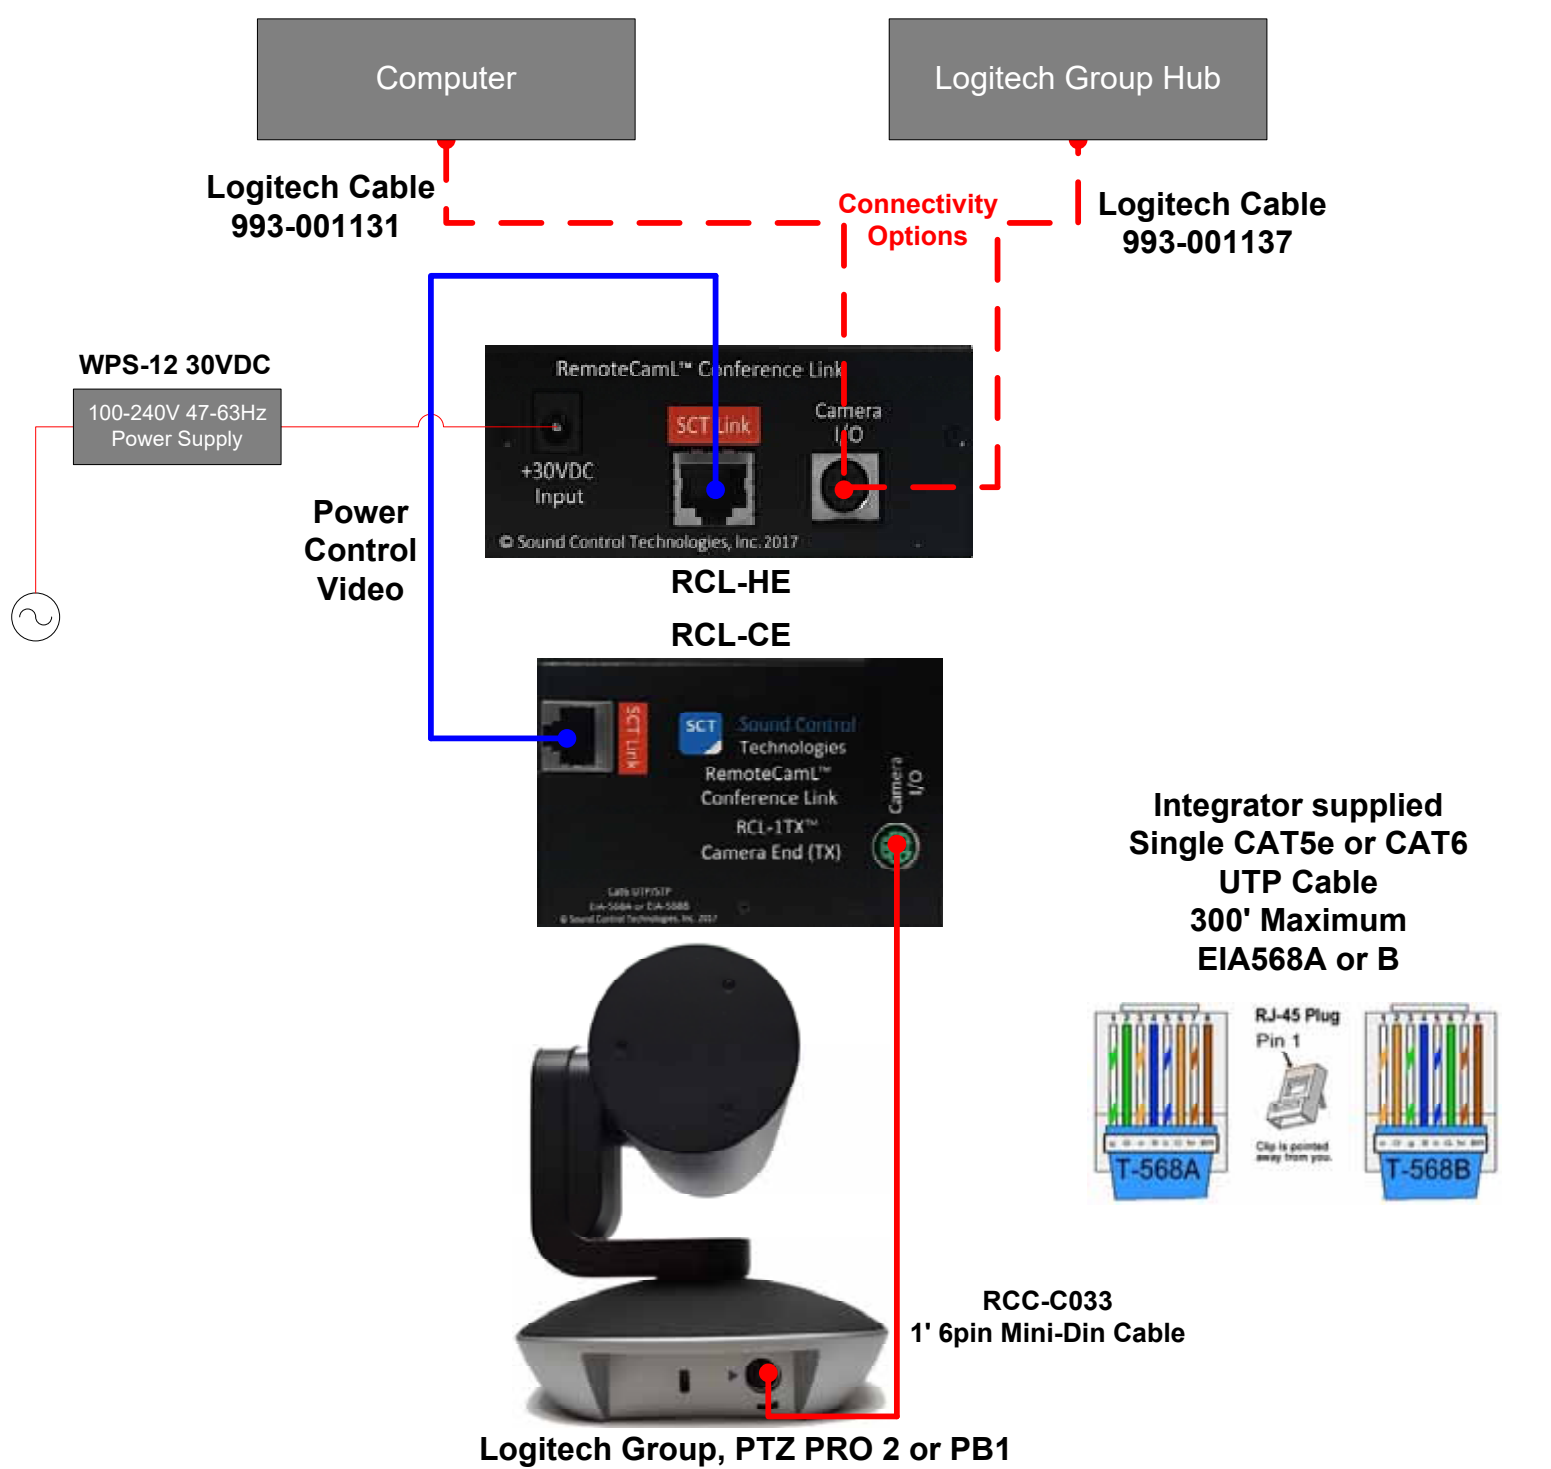

Preliminary

RemoteCamL™ RCL-PRO™

Integrator supplied
Single CAT5e or CAT6
UTP Cable
300' Maximum
EIA568A or B

Available Accessories

RCM-SR1

RC-RK2™ or RC-RK4™

RCR-SR1™