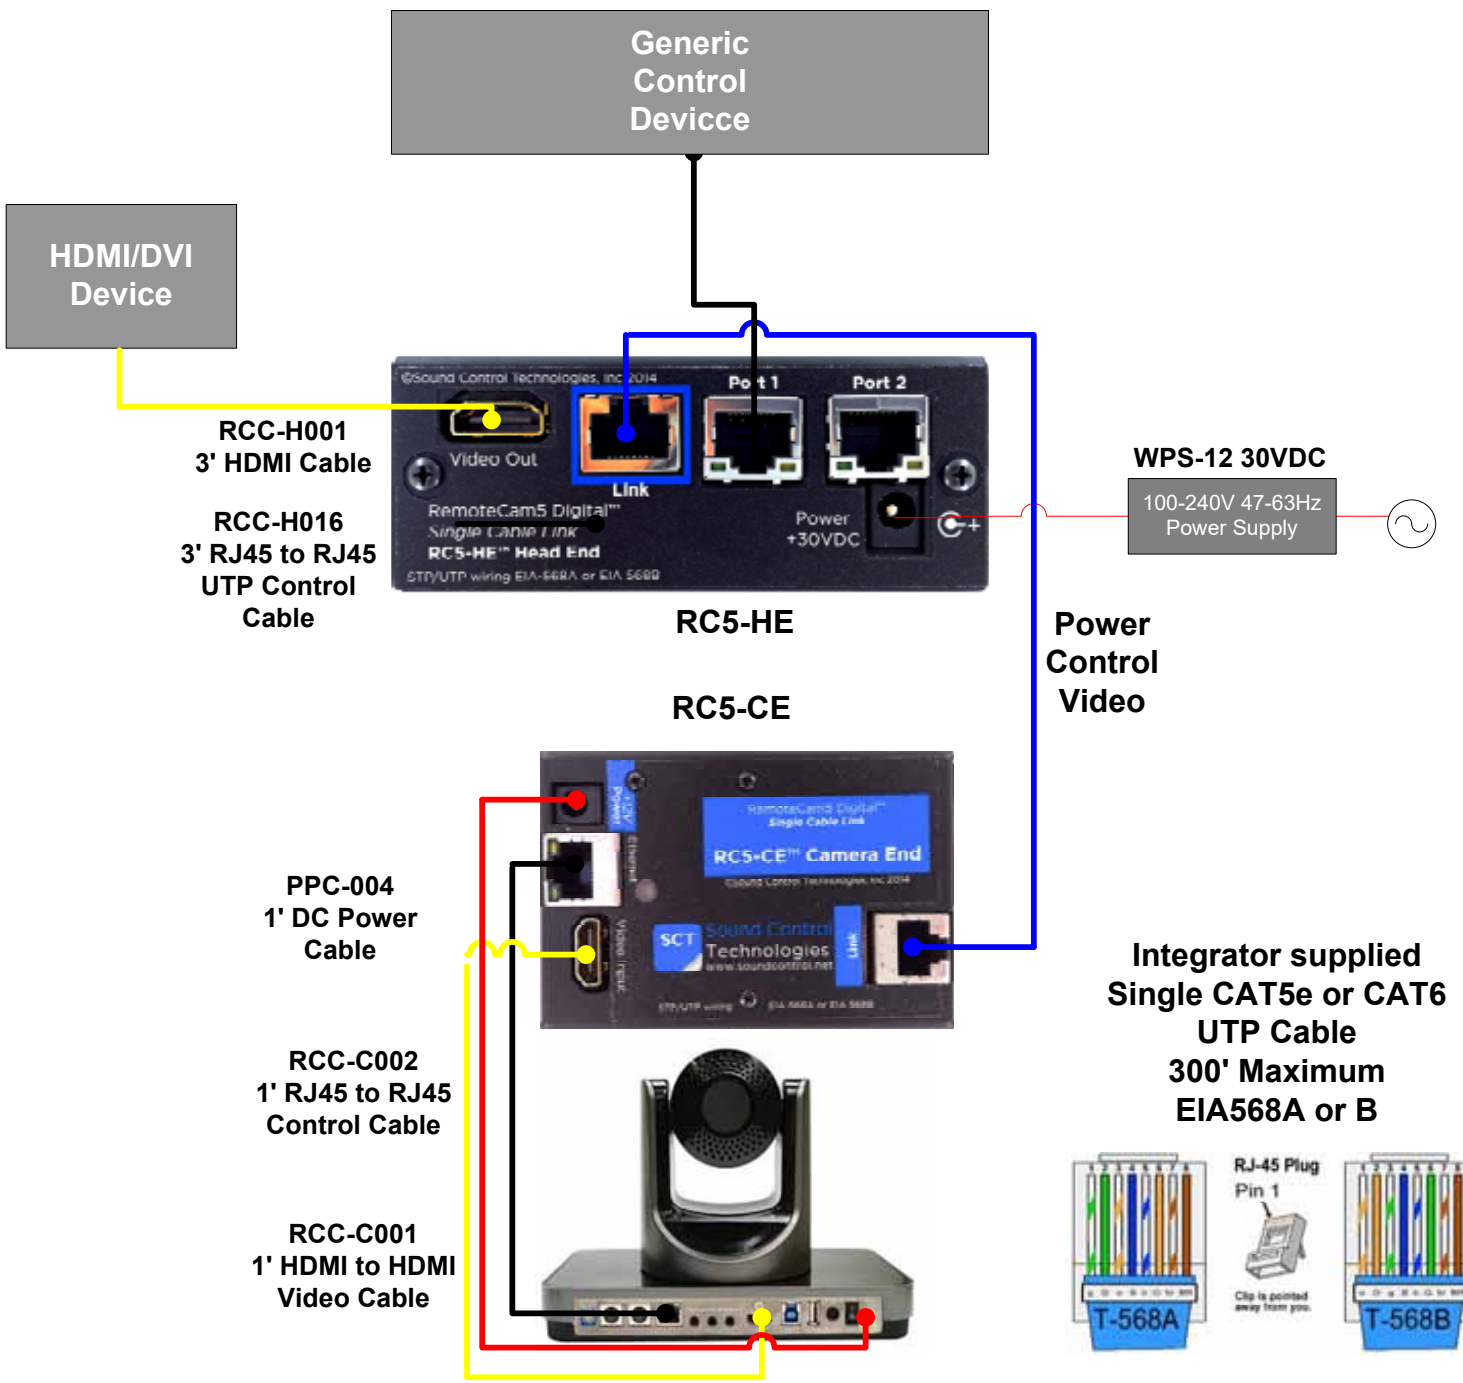

RemoteCam5™ RC5-CC6™

ClearOne UNITE 200 PTZ Camera

Available Accessories