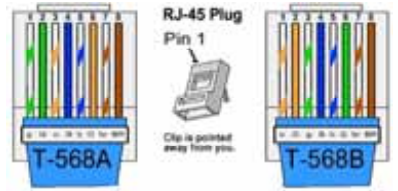

RemoteCam4™ RC4-E4P™

Polycom RPG 300/500/700

RCC-H030
HDCI to HDMI/9Pin
Cable

RC4-HE

RC4-CE

WPS-12 30VDC
100-240V 47-63Hz
Power Supply

Power
Control
Video

RCC-C030 HDMI/
RJ45 to Mini-HDCI
Cable

Integrator supplied
Single CAT5e or CAT6
UTP Cable
300' Maximum
EIA568A or B

Polycom EagleEye IV

Available Accessories

RCM-EE4™

RC-RK2 or RC-RK4™

RCR-EE4™

RC-RKC™