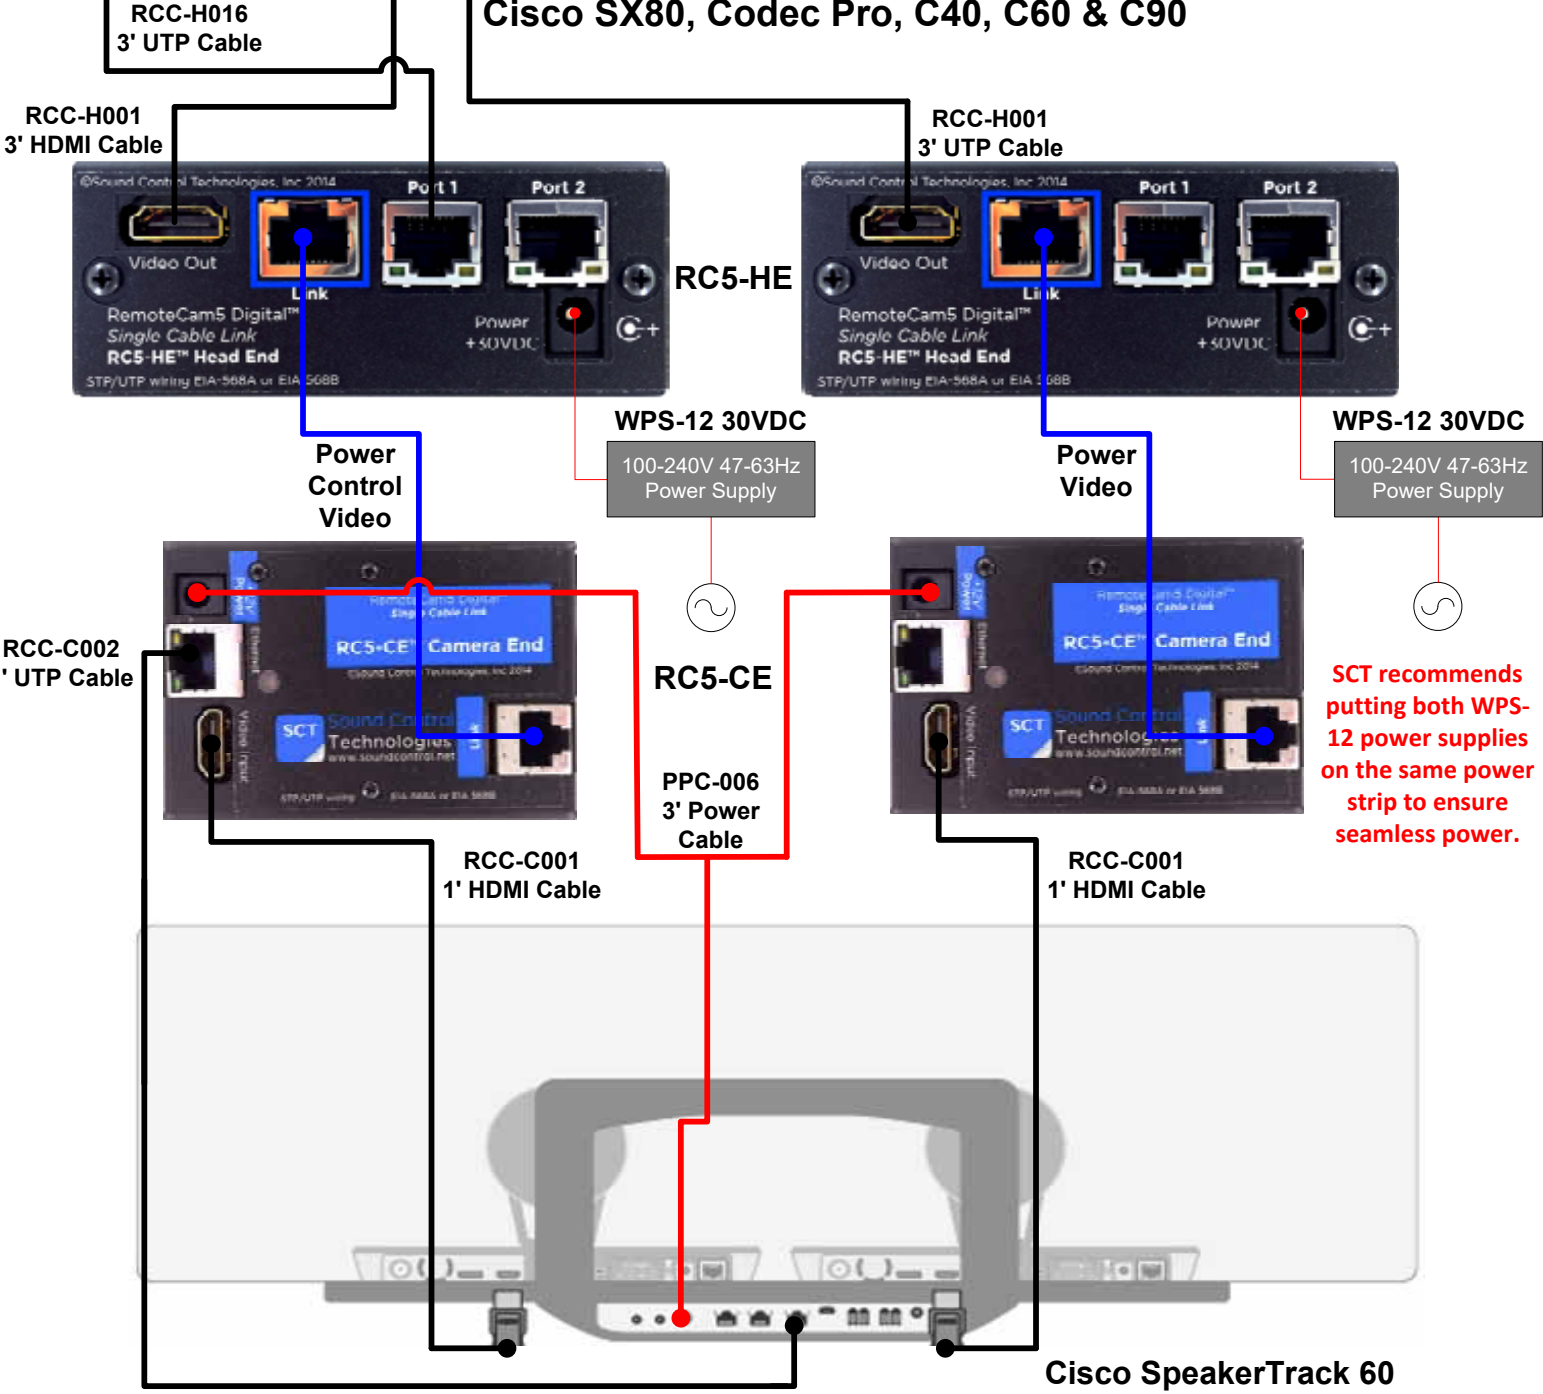

RemoteCam5™ RC5-CST™

Cisco SX80, Codec Pro, C40, C60 & C90

Also Available for the SpeakerTrack 60
RCA-ST6™ Articulating Mount