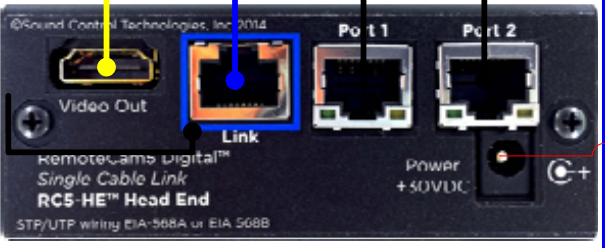

RemoteCam5™ RC5-P60™

RCC-H016
3' UTP Cable

Cisco SX80, Codec Plus & Codec Pro

RCC-H001
3' HDMI Cable

RC5-HE

2nd Camera Deployment

WPS-12 30VDC
100-240V 47-63Hz
Power Supply

Power Control
Video

RC5-CE

PPC-003
1' Power Cable

RCC-C002
1' UTP Cable

RCC-C001
1' HDMI Cable

Cisco Precision 60

Integrator supplied
Single CAT5e or CAT6
UTP Cable
300' Maximum
EIA568A or B

Also Available for the Precision 60