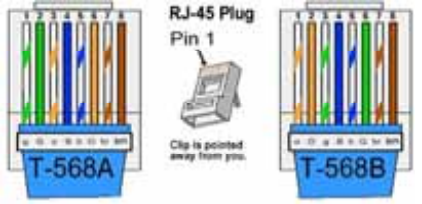

RemoteCam5™ RC5-P60™

RCC-H016
3' UTP Cable

Cisco SX80, Codec Plus & Codec Pro

RCC-H001
3' HDMI Cable

RC5-HE

2nd Camera Deployment

WPS-12 30VDC
100-240V 47-63Hz
Power Supply

Power Control
Video

RC5-CE

PPC-003
1' Power Cable

RCC-C002
1' UTP Cable

RCC-C001
1' HDMI Cable

Cisco Precision 60

Integrator supplied
Single CAT5e or CAT6
UTP Cable
300' Maximum
EIA568A or B

Also Available for the Precision 60

RCM-CP6™

RC-RK2 or RC-RK4™

RRC-CP6™