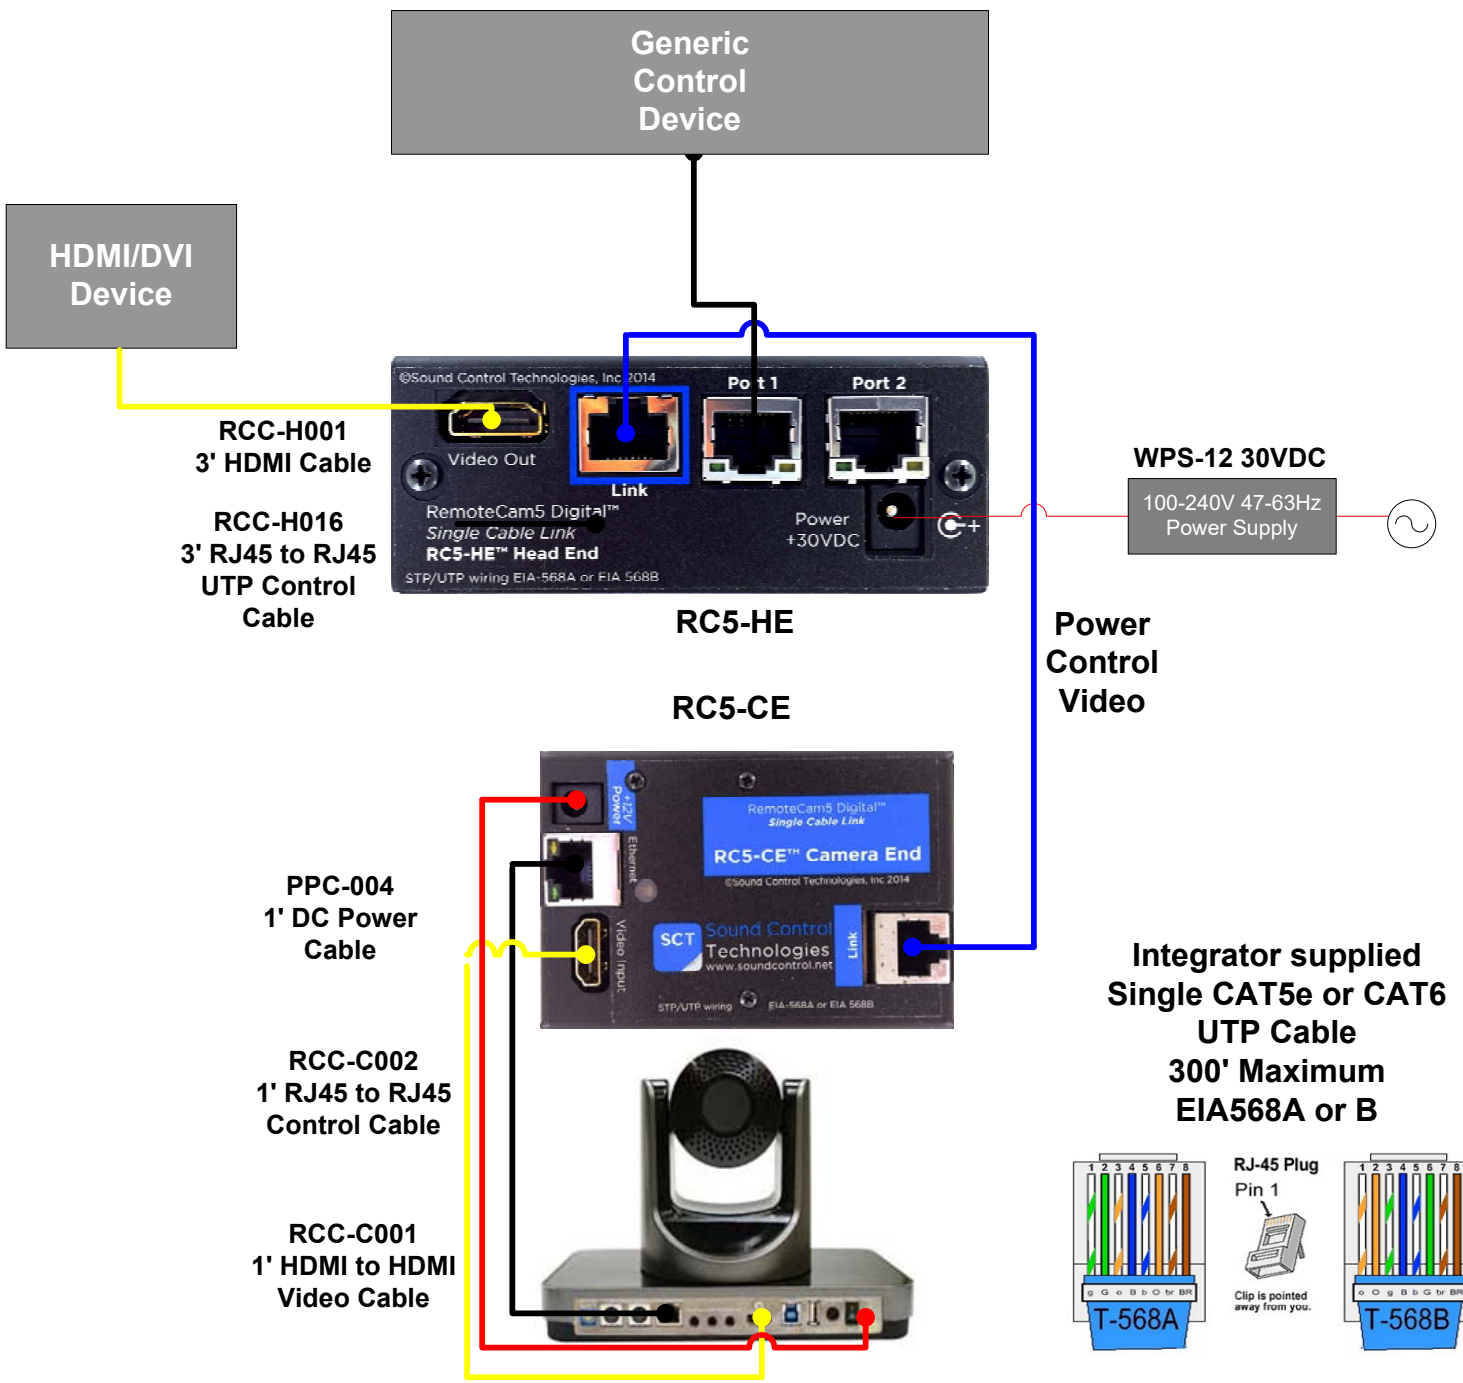

RemoteCam5™ RC5-CC6™

**Integrator supplied
Single CAT5e or CAT6
UTP Cable
300' Maximum
EIA568A or B**

ClearOne UNITE 200 PTZ Camera

Available Accessories

RCM-PH1™

RC-RK2 or RC-RK4™