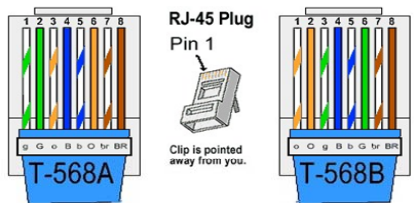

RemoteCam5™ RC5-CC6™

**Integrator supplied
Single CAT5e or CAT6
UTP Cable
300' Maximum
EIA568A or B**

ClearOne UNITE 200 PTZ Camera

Available Accessories

RCM-PH1™

RC-RK2 or RC-RK4™