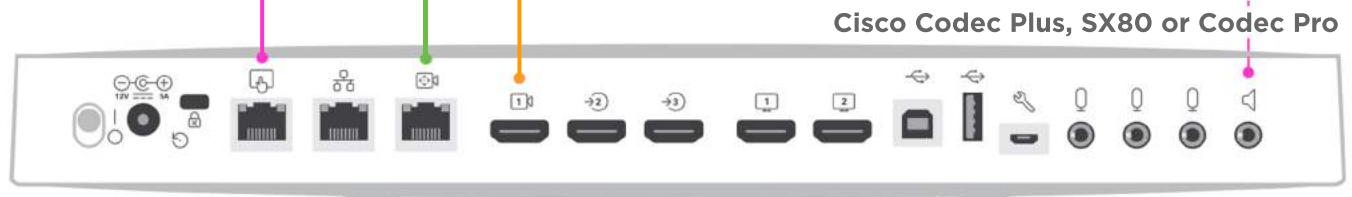

Cisco Quadcam

LINK Cable Specs

Integrator-Supplied CAT6 STP Cable
EIA568A or EIA568B (Min. 30' to 300' Max)

LINK Cable
Power, Control, Audio & Video

Cisco-supplied Ethernet Cable

Optional Audio Connection

Module Dimensions
RC7-CE™: 1.625"H x 6.625"W x 4.625"D
RC7-HE™: 1.625"H x 8.75"W x 4.625"D