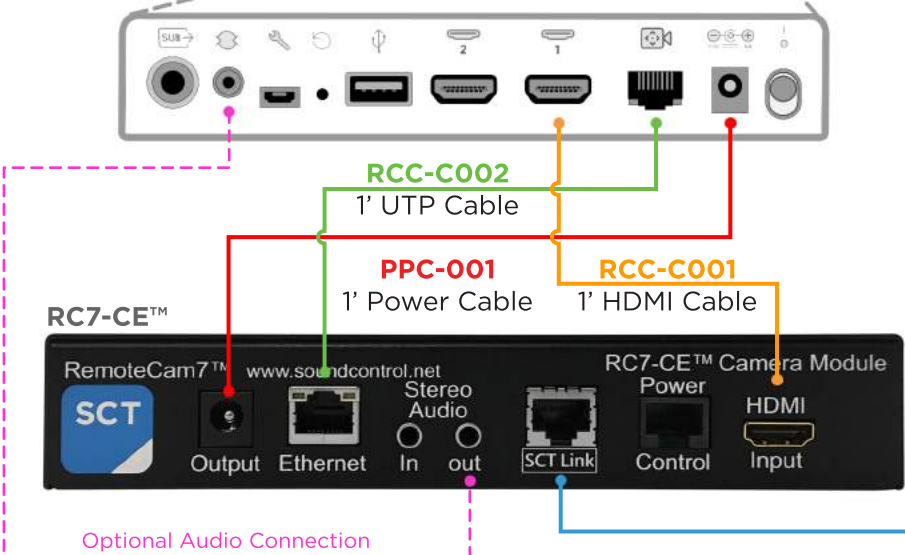

Cisco Quadcam

LINK Cable Specs

Integrator-Supplied CAT6 STP Cable
EIA568A or EIA568B (Min. 30' to 300' Max)

LINK Cable
Power, Control, Audio & Video

Cisco-supplied Ethernet Cable

Optional Audio Connection

Module Dimensions
RC7-CE™: 1.625"H x 6.625"W x 4.625"D
RC7-HE™: 1.625"H x 8.75"W x 4.625"D