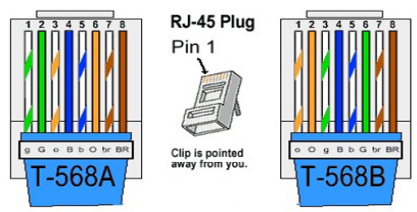

Preliminary

RemoteCamL™ RCL-PRO™

**Integrator supplied
Single CAT5e or CAT6
UTP Cable
300' Maximum
EIA568A or B**

Logitech Group, PTZ PRO 2 or Group Kit
Available Accessories

RCM-SR1

RC-RK2™ or RC-RK4™

RCR-SR1™