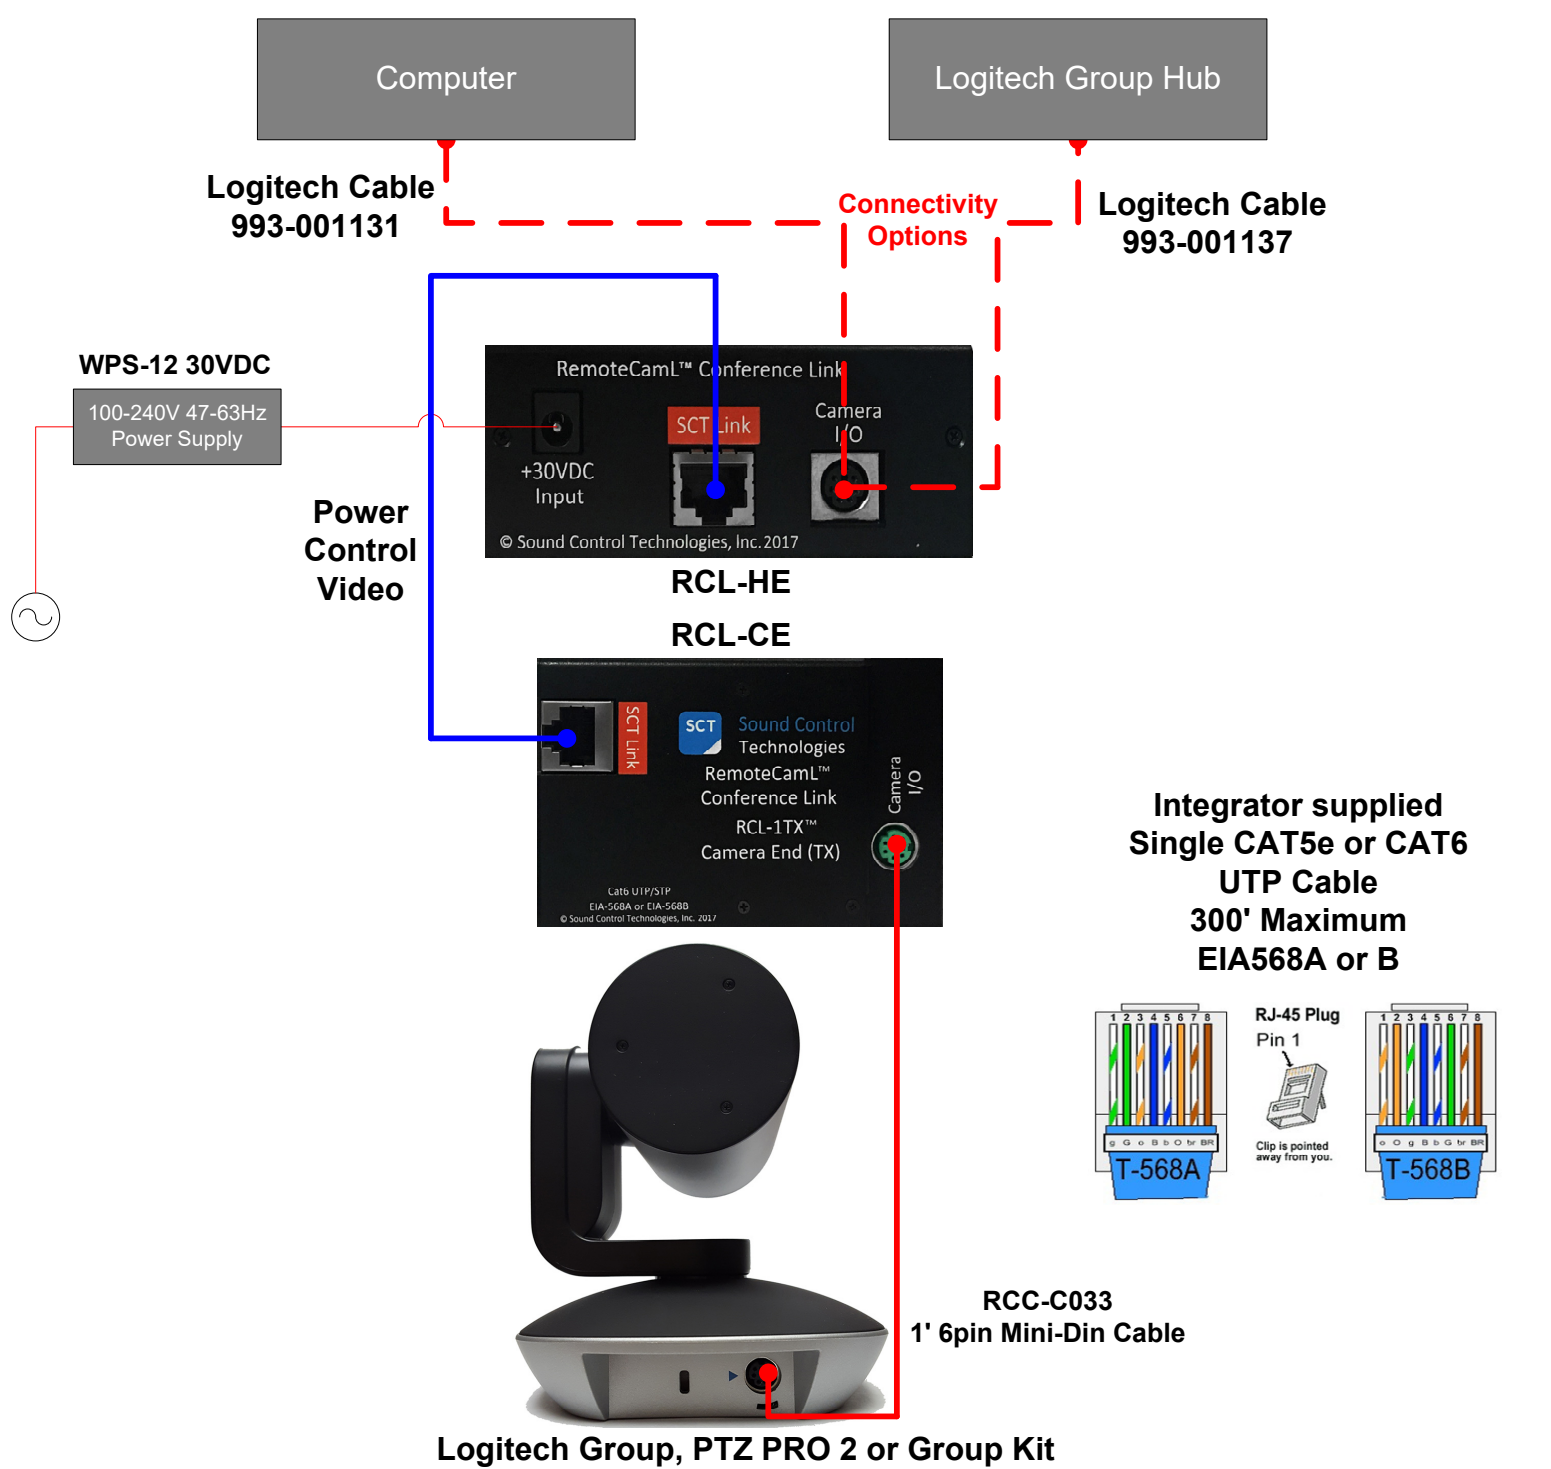

Preliminary

RemoteCamL™ RCL-PRO™

**Integrator supplied
Single CAT5e or CAT6
UTP Cable
300' Maximum
EIA568A or B**

Logitech Group, PTZ PRO 2 or Group Kit
Available Accessories

RCM-SR1

RC-RK2™ or RC-RK4™

RCR-SR1™