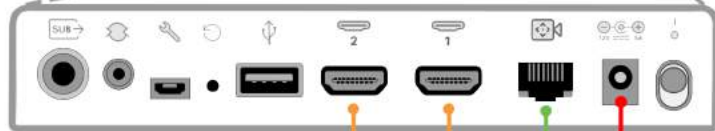

Cisco Quadcam

**PPC-018**  
1' Power Cable

**RCC-C014 [2]**  
1' Angled HDMI Cables

**RCC-C015**  
1' Flat CAT6

### LINK Cable Specs

Integrator-Supplied CAT6 STP Cable  
EIA568A or EIA568B (Min. 30' to 300' Max)

**WPS-48 48VDC**  
100-240V-47-63Hz  
Power Supply

### LINK Cable

Power, Control, Audio & Video

RC8-CE™

RC8-HE™

**Cisco Touch10**  
Ethernet/POE  
\*Cisco Provided\*

**RCC-H016**  
3' UTP Cable

**RCC-H001 [2]**  
3' HDMI Cables

Cisco Codec Plus